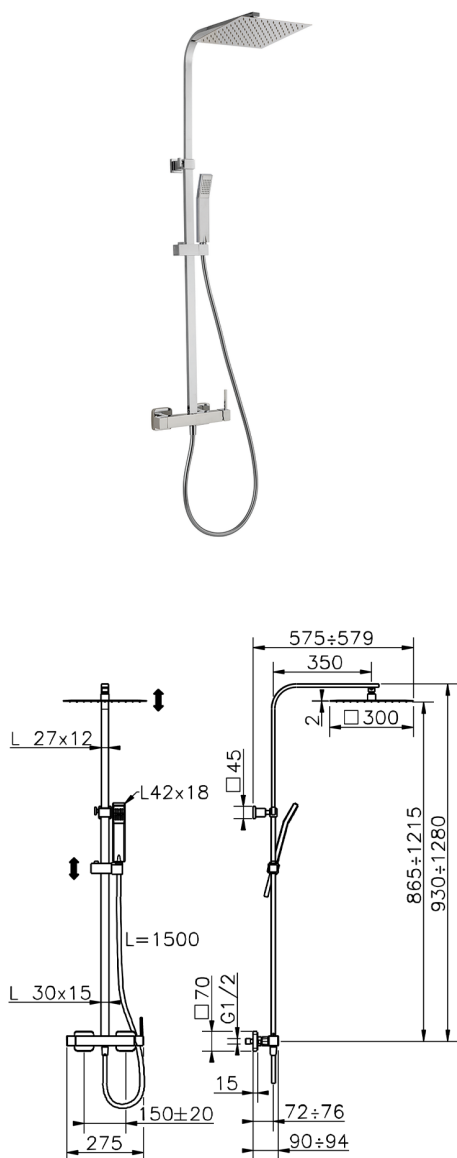

2-function single lever shower set SHOWER COLUMNS_QT1R4031

MODEL **QT1R4031**

2-function single lever shower set, 2 outlet deviasstop, adjustable riser column, sliding shower bracket, 42x18 mm ABS Quad one spray handshower, 300x300 mm INOX square showerhead 2 mm thick, 150 cm smooth SILVERFLEX Flexible Hose

AVAILABLE FINISHINGS

CHARACTERISTICS

Single Lever **1**
 Cartridge Spare Parts **ZZ94240000**
25 mm Cartridge

2026-06-14