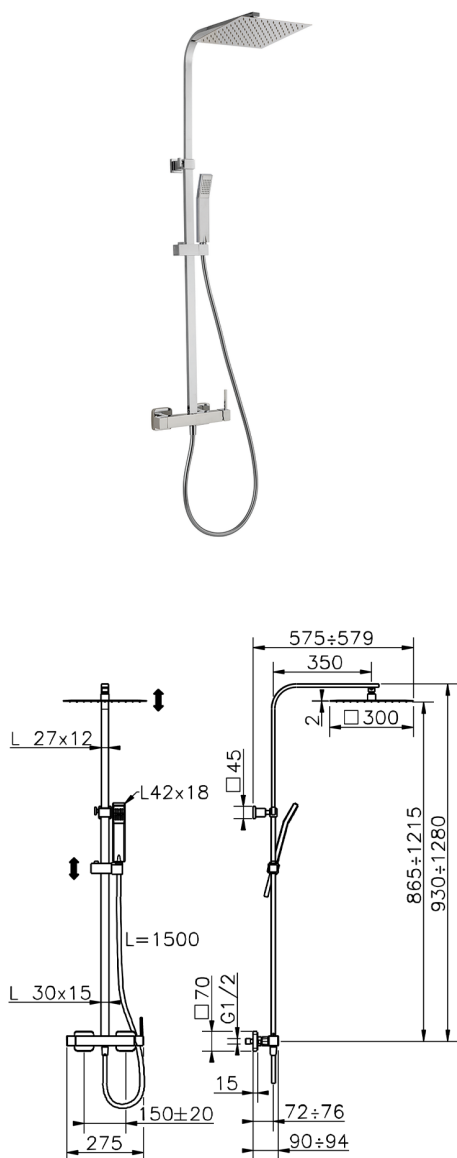

2-function single lever shower set SHOWER COLUMNS_QT1R4031

MODEL **QT1R4031**

2-function single lever shower set, 2 outlet deviator, adjustable riser column, sliding shower bracket, 42x18 mm ABS Quad one spray handshower, 300x300 mm INOX square showerhead 2 mm thick, 150 cm smooth SILVERFLEX Flexible Hose

AVAILABLE FINISHINGS

CHARACTERISTICS

Single Lever **1**
 Cartridge Spare Parts **ZZ94240000**
25 mm Cartridge

2026-05-17