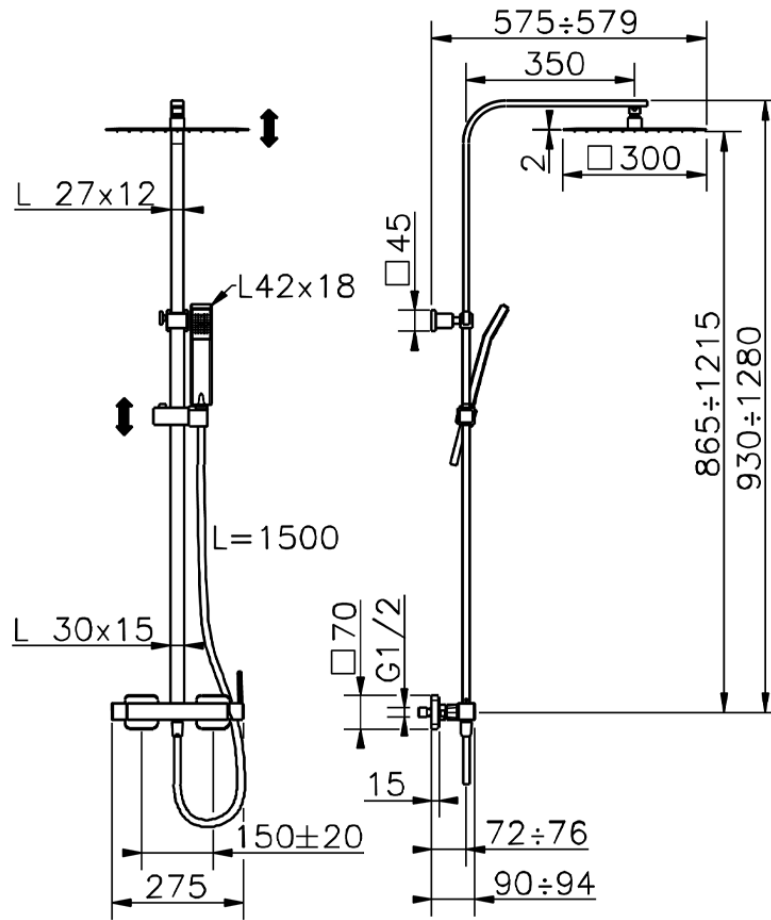

2-function single lever shower set SHOWER COLUMNS_QT1R4031

QT1R4031

<https://en.cisal.it/2-function-single-lever-shower-set-shower-columns-qt1r4031>

2026-04-05