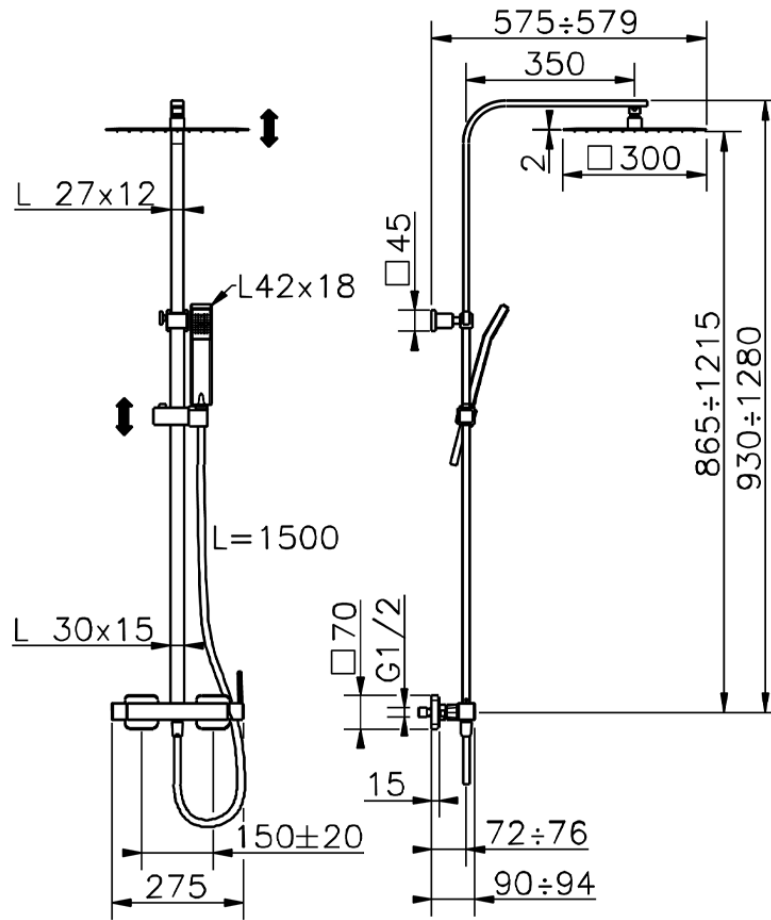

2-function single lever shower set SHOWER COLUMNS_QT1R4031

QT1R4031

<https://en.cisal.it/2-function-single-lever-shower-set-shower-columns-qt1r4031>

2026-06-10