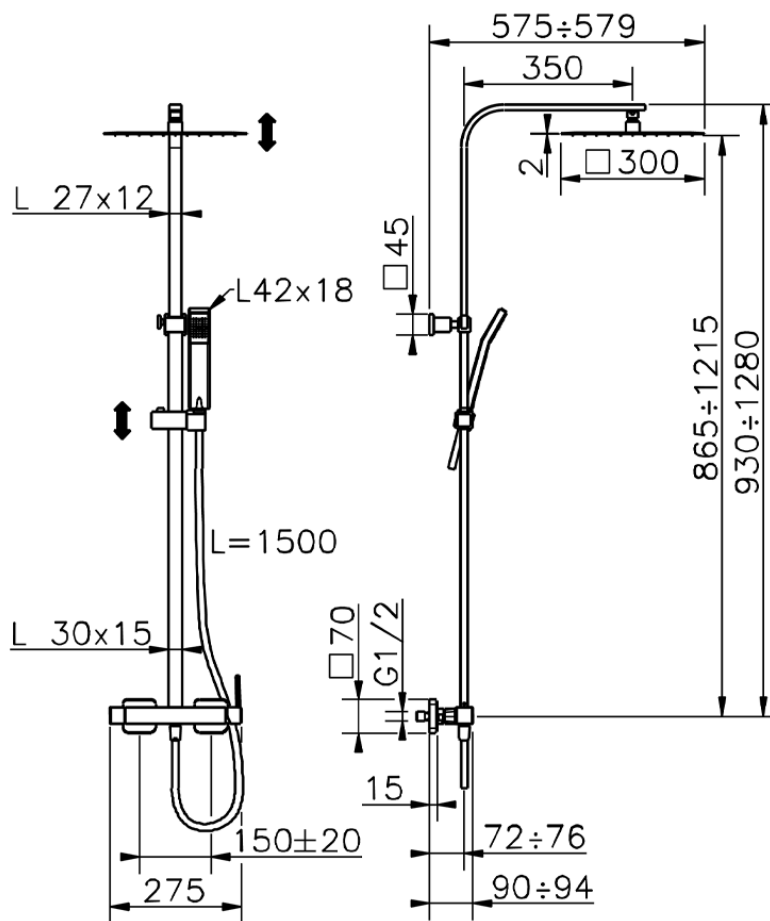

2-function single lever shower set SHOWER COLUMNS_QT1R4031

QT1R4031

<https://en.cisal.it/2-function-single-lever-shower-set-shower-columns-qt1r4031>

2026-07-03