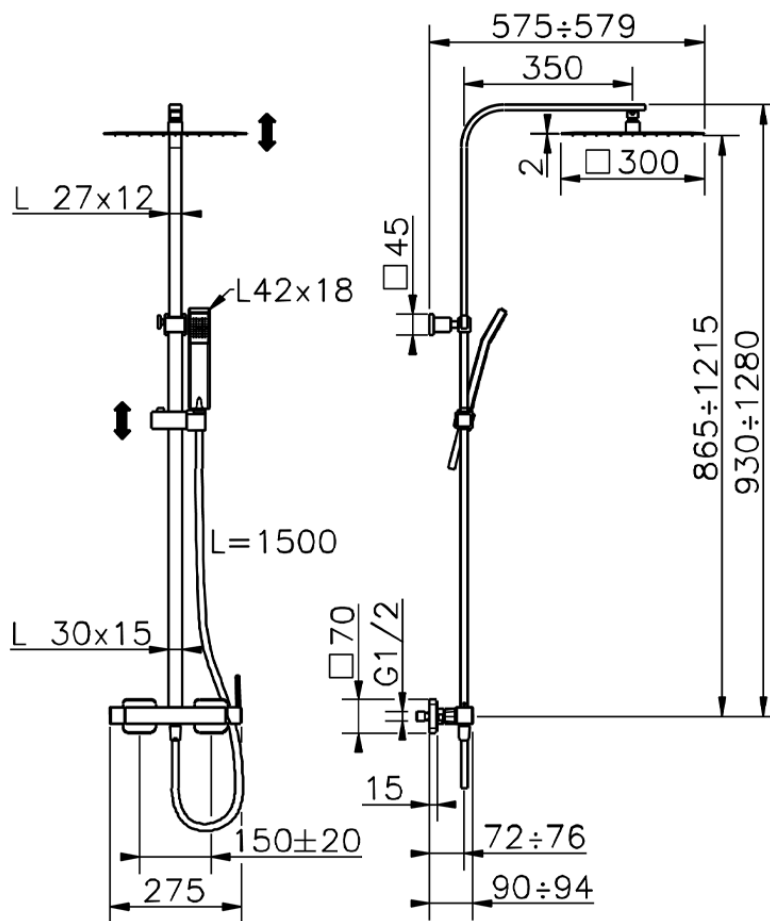

2-function single lever shower set SHOWER COLUMNS_QT1R4031

QT1R4031

<https://en.cisal.it/2-function-single-lever-shower-set-shower-columns-qt1r4031>

2026-04-26