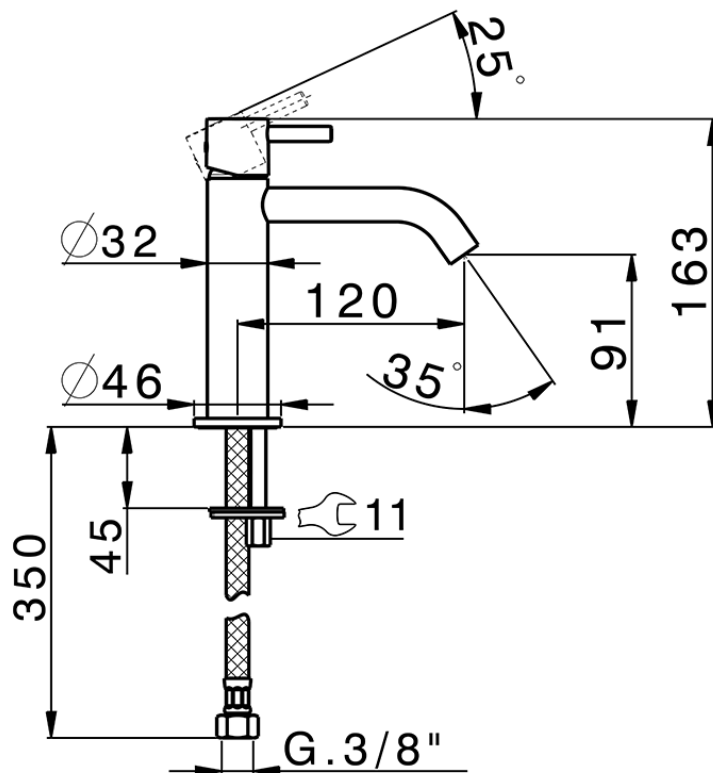

## Single lever 'large' washbasin mixer LESS MINIMAL\_MI000504

MI000504

<https://en.cisal.it/single-lever-large-washbasin-mixer-less-minimal-mi000504>

2026-04-28