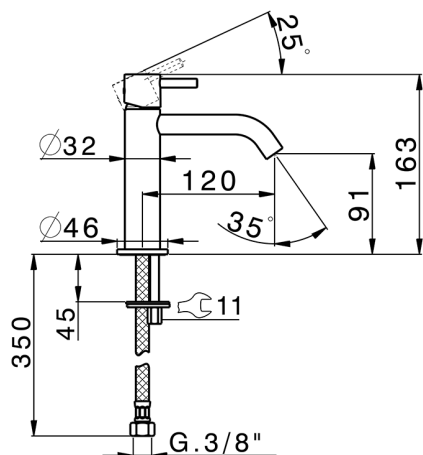

## Single lever 'large' washbasin mixer LESS MINIMAL\_MI000504

MODEL **MI000504**

Single lever 'large' washbasin mixer, without waste, G.3/8" stainless steel flexible hoses

### CHARACTERISTICS

Cartridge Spare Parts **ZZ96550000**

**25 mm Cartridge**

## Single lever 'large' washbasin mixer LESS MINIMAL\_MI000504

MI000504

<https://en.cisal.it/single-lever-large-washbasin-mixer-less-minimal-mi000504>

2026-06-14