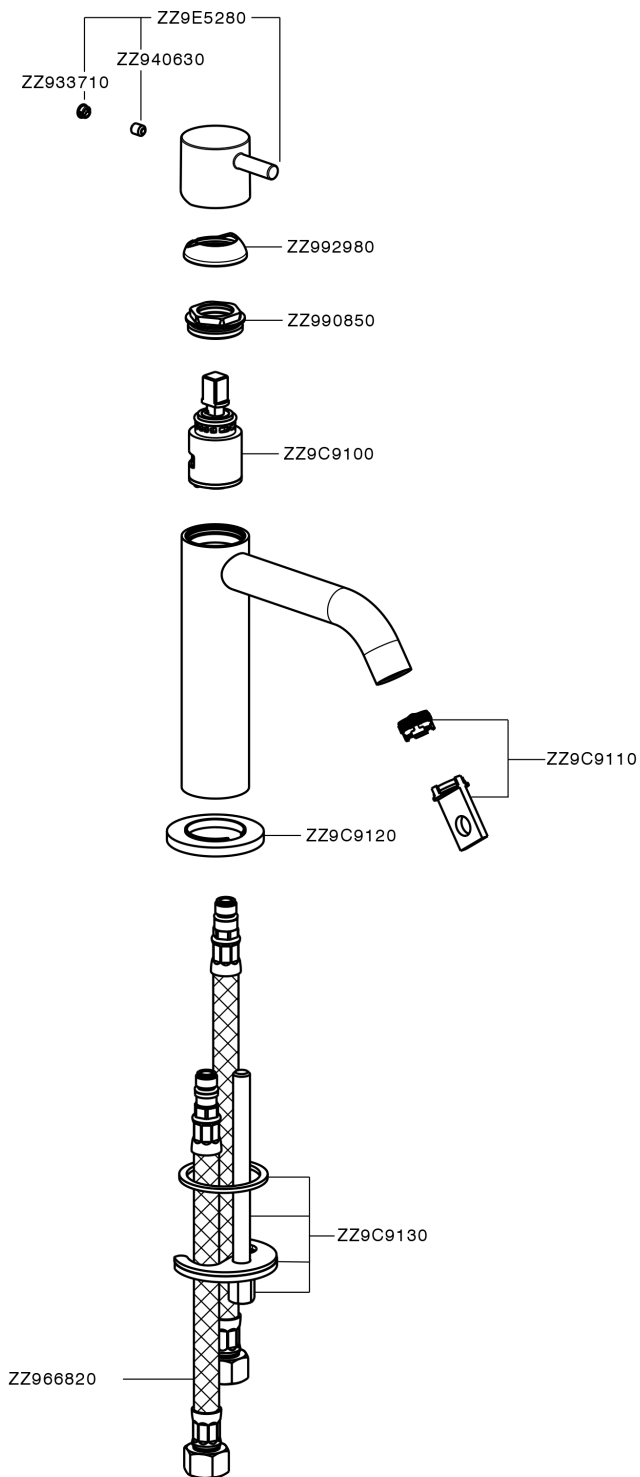

## Single lever 'large' washbasin mixer LESS MINIMAL\_MI000504

MODEL **MI000504**

Single lever 'large' washbasin mixer, without waste, G.3/8" stainless steel flexible hoses

### CHARACTERISTICS

Cartridge Spare Parts **ZZ96550000**

**25 mm Cartridge**

## Single lever 'large' washbasin mixer LESS MINIMAL\_MI000504

MI000504

<https://en.cisal.it/single-lever-large-washbasin-mixer-less-minimal-mi000504>

2026-06-14