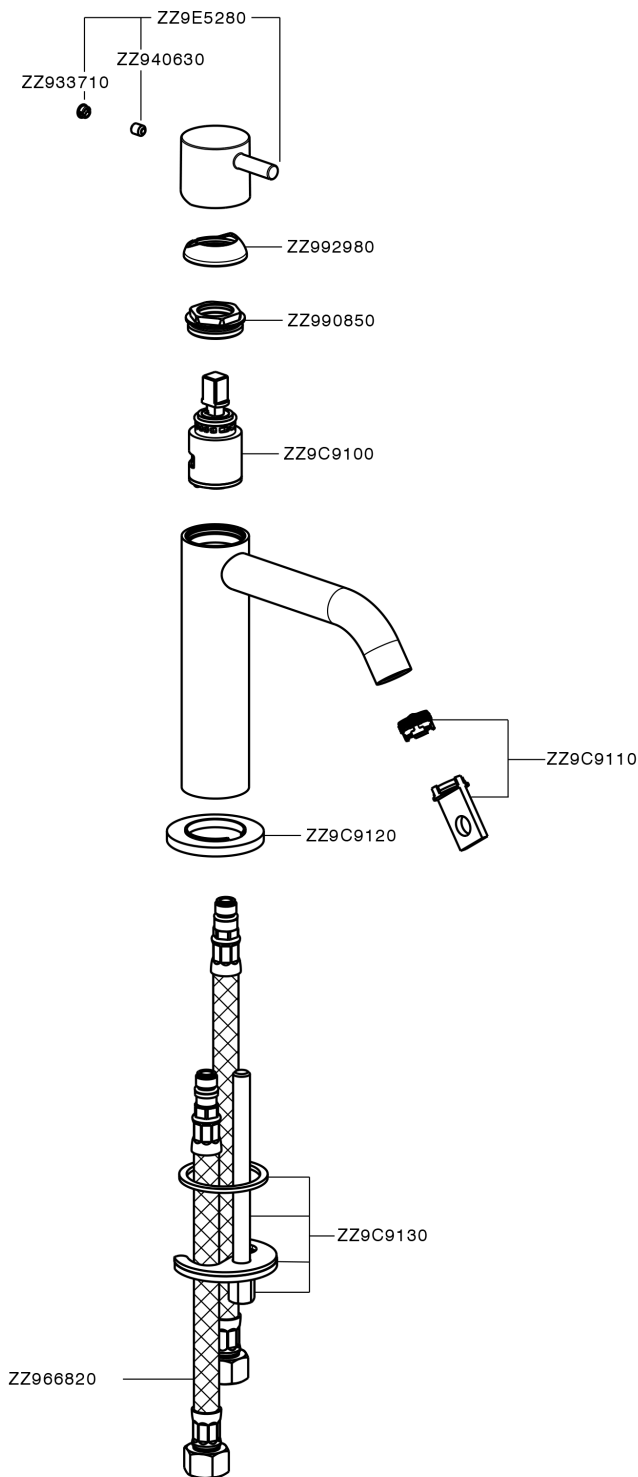

Single lever 'large' washbasin mixer LESS MINIMAL_MI000504

MODEL **MI000504**

Single lever 'large' washbasin mixer, without waste, G.3/8" stainless steel flexible hoses

AVAILABLE FINISHINGS

-  **21** 21 Chrome
-  **2F** 2F Brushed Nickel
-  **40** 40 Matt Black
-  **4Q** 4Q Matt White

CHARACTERISTICS

Cartridge Spare Parts **ZZ96550000**

25 mm Cartridge

Single lever 'large' washbasin mixer LESS MINIMAL_MI000504

MI000504

<https://en.cisal.it/single-lever-large-washbasin-mixer-less-minimal-mi000504>