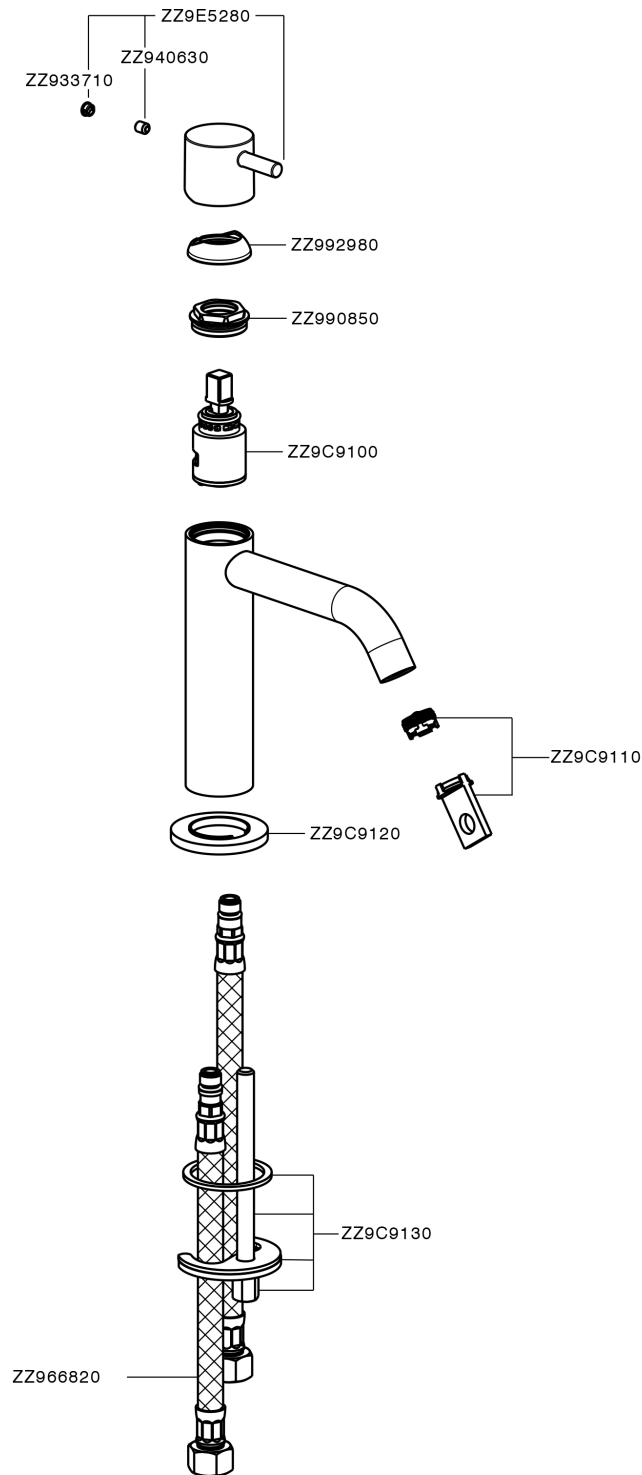

## Single lever 'large' washbasin mixer LESS MINIMAL\_MI000504

MI000504

<https://en.cisal.it/single-lever-large-washbasin-mixer-less-minimal-mi000504>

2026-06-13