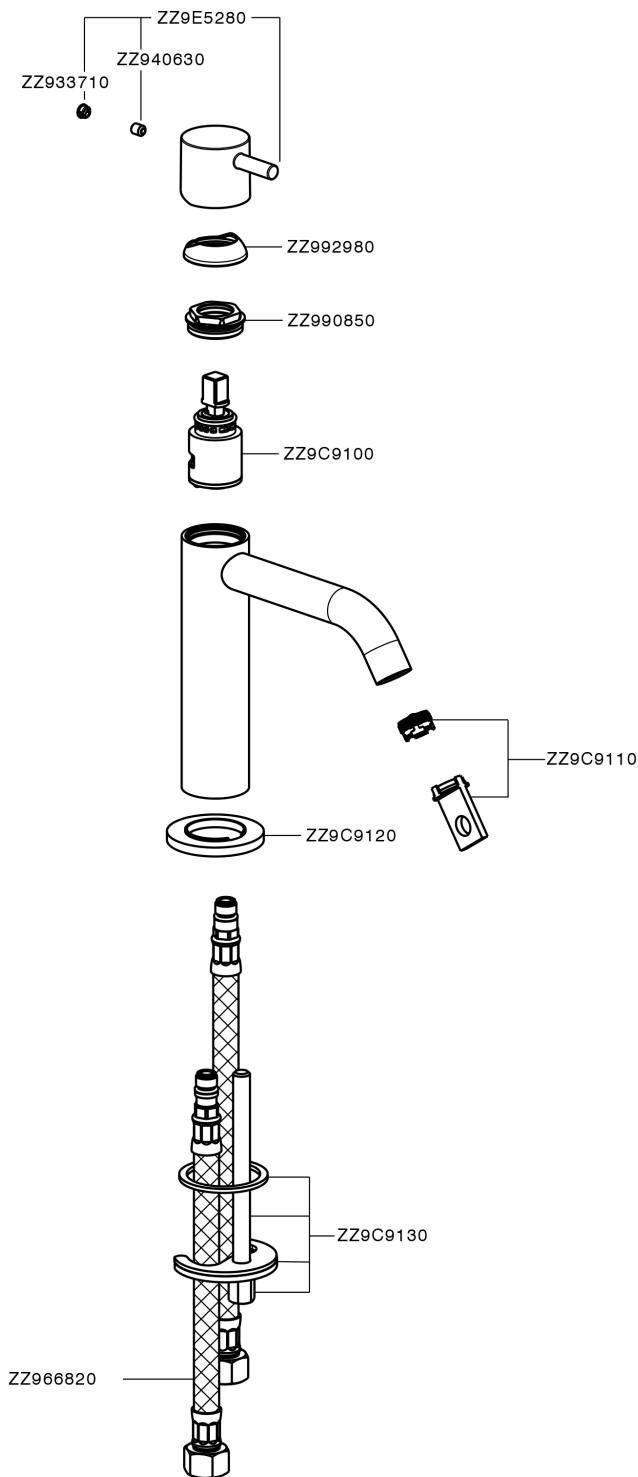

## Single lever 'large' washbasin mixer LESS MINIMAL\_MI000504

MI000504

<https://en.cisal.it/single-lever-large-washbasin-mixer-less-minimal-mi000504>

2026-05-19