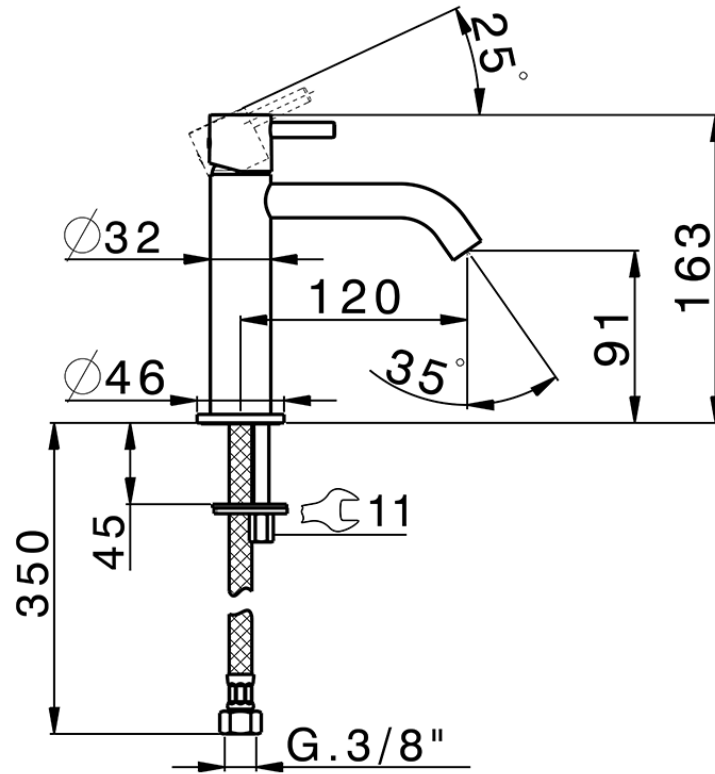

Single lever 'large' washbasin mixer LESS MINIMAL_MI000504

MI000504

<https://en.cisal.it/single-lever-large-washbasin-mixer-less-minimal-mi000504>

2026-06-13