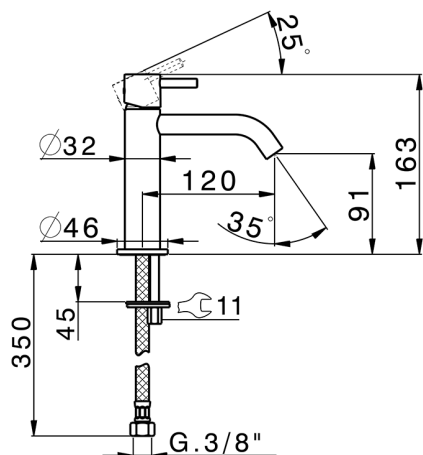

Single lever 'large' washbasin mixer LESS MINIMAL_MI000504

MODEL **MI000504**

Single lever 'large' washbasin mixer, without waste, G.3/8" stainless steel flexible hoses

AVAILABLE FINISHINGS

-  **21** 21 Chrome
-  **2F** 2F Brushed Nickel
-  **40** 40 Matt Black
-  **4Q** 4Q Matt White

CHARACTERISTICS

Cartridge Spare Parts **ZZ96550000**

25 mm Cartridge

Single lever 'large' washbasin mixer LESS MINIMAL_MI000504

MI000504

<https://en.cisal.it/single-lever-large-washbasin-mixer-less-minimal-mi000504>