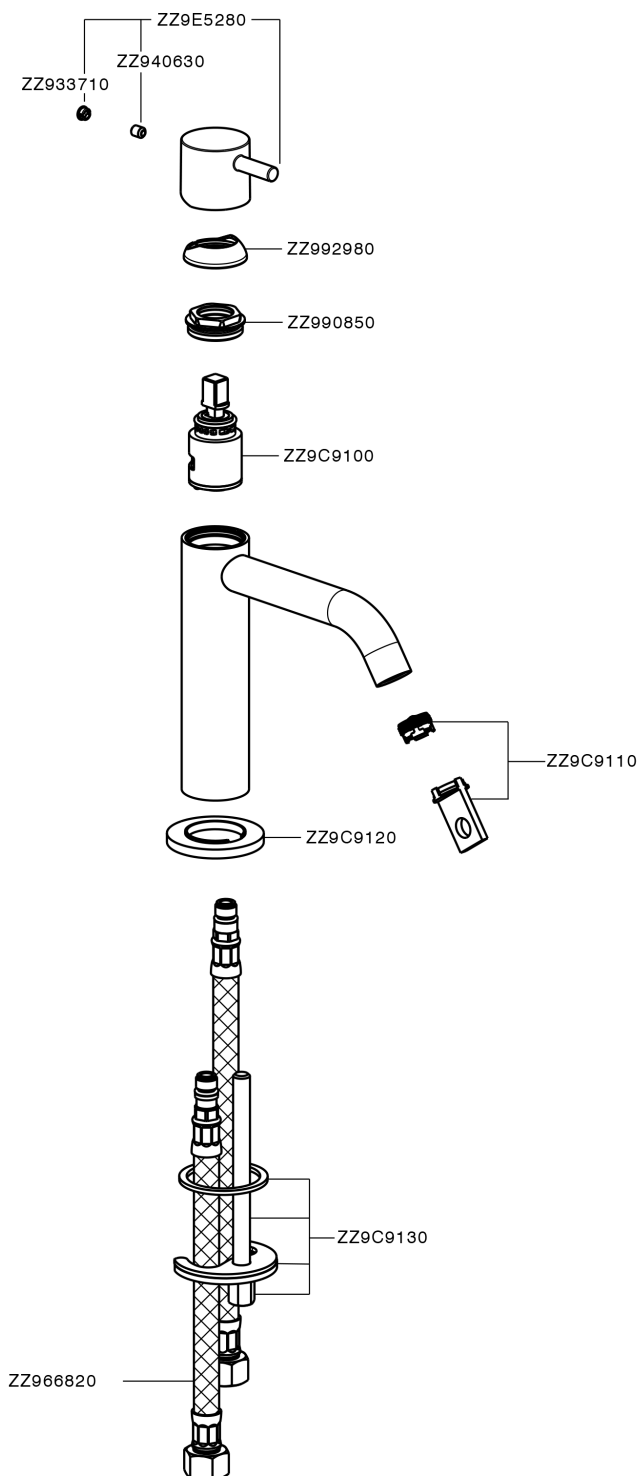

Single lever 'large' washbasin mixer LESS MINIMAL_MI000504

MODEL **MI000504**

Single lever 'large' washbasin mixer, without waste, G.3/8" stainless steel flexible hoses

AVAILABLE FINISHINGS

-  **21** 21 Chrome
-  **2F** 2F Brushed Nickel
-  **40** 40 Matt Black
-  **4Q** 4Q Matt White

CHARACTERISTICS

Cartridge Spare Parts **ZZ96550000**

25 mm Cartridge

Single lever 'large' washbasin mixer LESS MINIMAL_MI000504

MI000504

<https://en.cisal.it/single-lever-large-washbasin-mixer-less-minimal-mi000504>