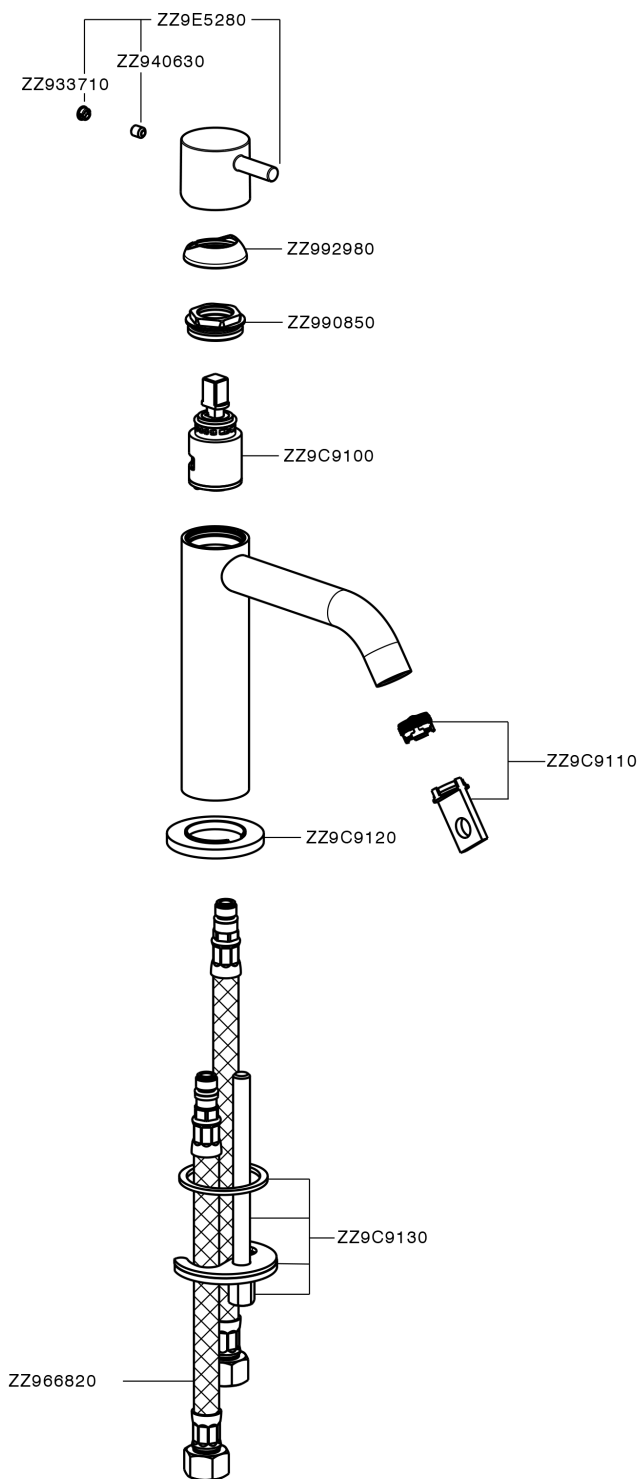

Single lever 'large' washbasin mixer LESS MINIMAL_MI000504

MODEL **MI000504**

Single lever 'large' washbasin mixer, without waste, G.3/8" stainless steel flexible hoses

AVAILABLE FINISHINGS

-  **21** 21 Chrome
-  **2F** 2F Brushed Nickel
-  **40** 40 Matt Black
-  **4Q** 4Q Matt White

CHARACTERISTICS

Cartridge Spare Parts **ZZ96550000**

25 mm Cartridge

Single lever 'large' washbasin mixer LESS MINIMAL_MI000504

MI000504

<https://en.cisal.it/single-lever-large-washbasin-mixer-less-minimal-mi000504>