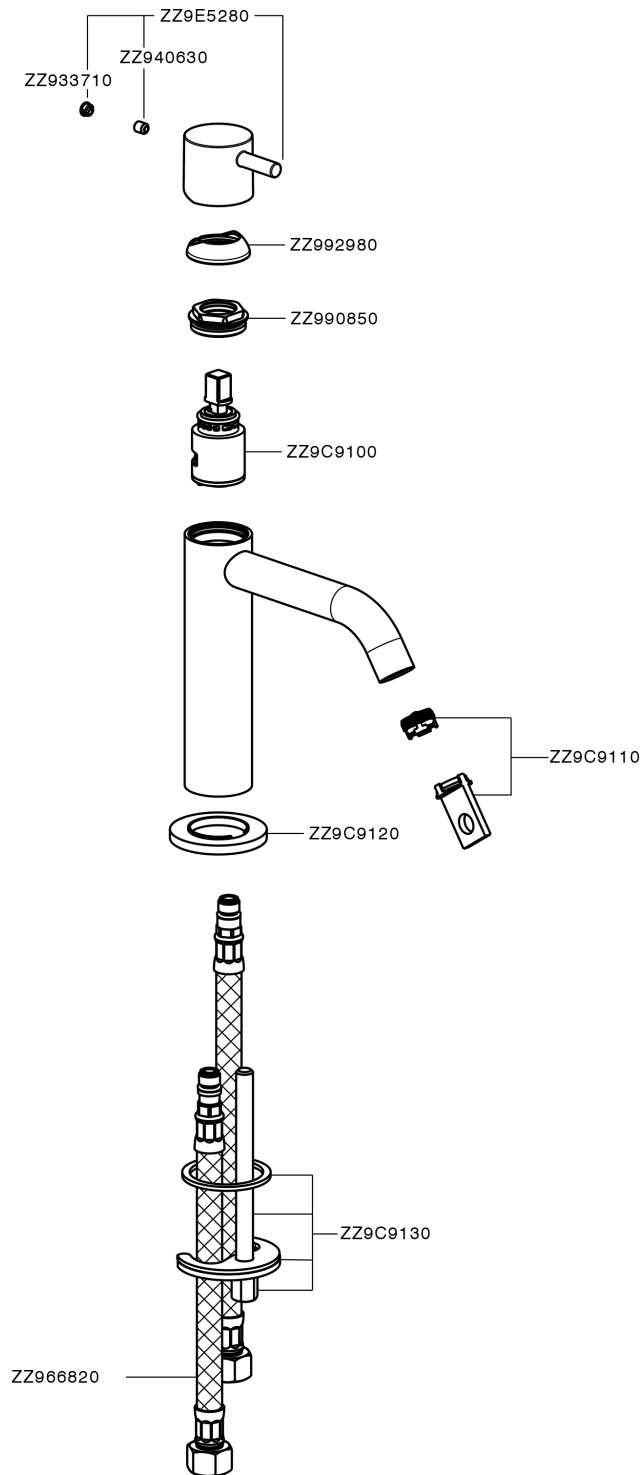

Single lever 'large' washbasin mixer LESS MINIMAL_MI000504

MI000504

<https://en.cisal.it/single-lever-large-washbasin-mixer-less-minimal-mi000504>

2026-06-14