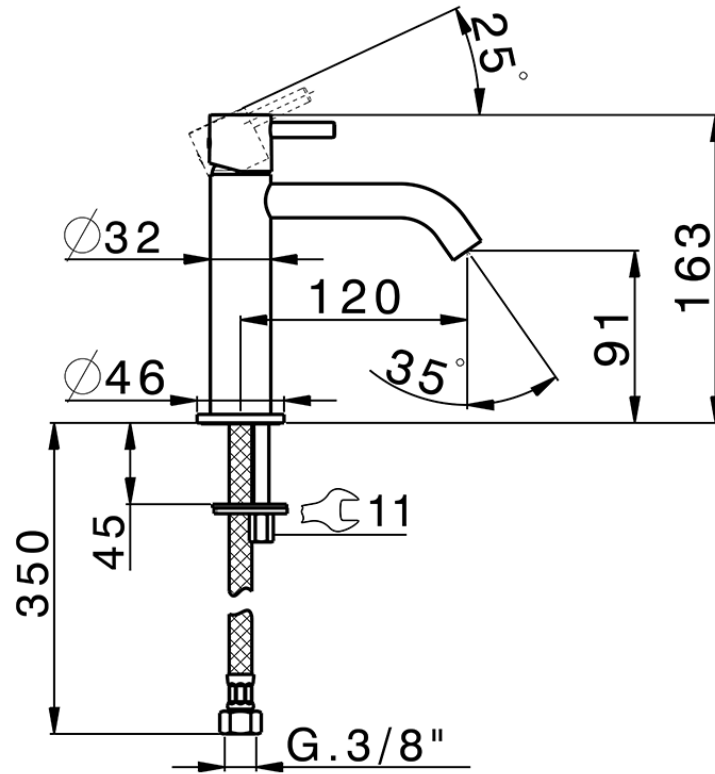

Single lever 'large' washbasin mixer LESS MINIMAL_MI000504

MI000504

<https://en.cisal.it/single-lever-large-washbasin-mixer-less-minimal-mi000504>

2026-05-19