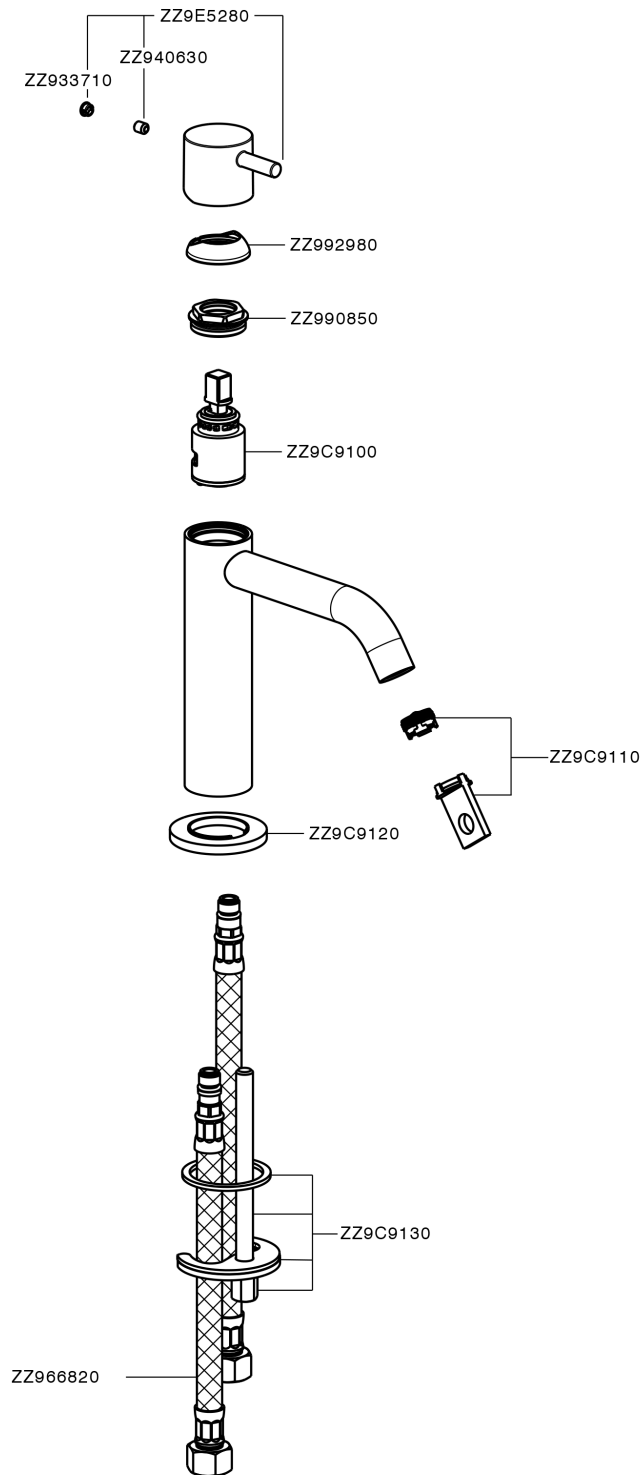

Single lever 'large' washbasin mixer LESS MINIMAL_MI000504

MODEL **MI000504**

Single lever 'large' washbasin mixer, without waste, G.3/8" stainless steel flexible hoses

AVAILABLE FINISHINGS

-  **21** 21 Chrome
-  **2F** 2F Brushed Nickel
-  **40** 40 Matt Black
-  **4Q** 4Q Matt White

CHARACTERISTICS

Cartridge Spare Parts **ZZ96550000**

25 mm Cartridge

Single lever 'large' washbasin mixer LESS MINIMAL_MI000504

MI000504

<https://en.cisal.it/single-lever-large-washbasin-mixer-less-minimal-mi000504>