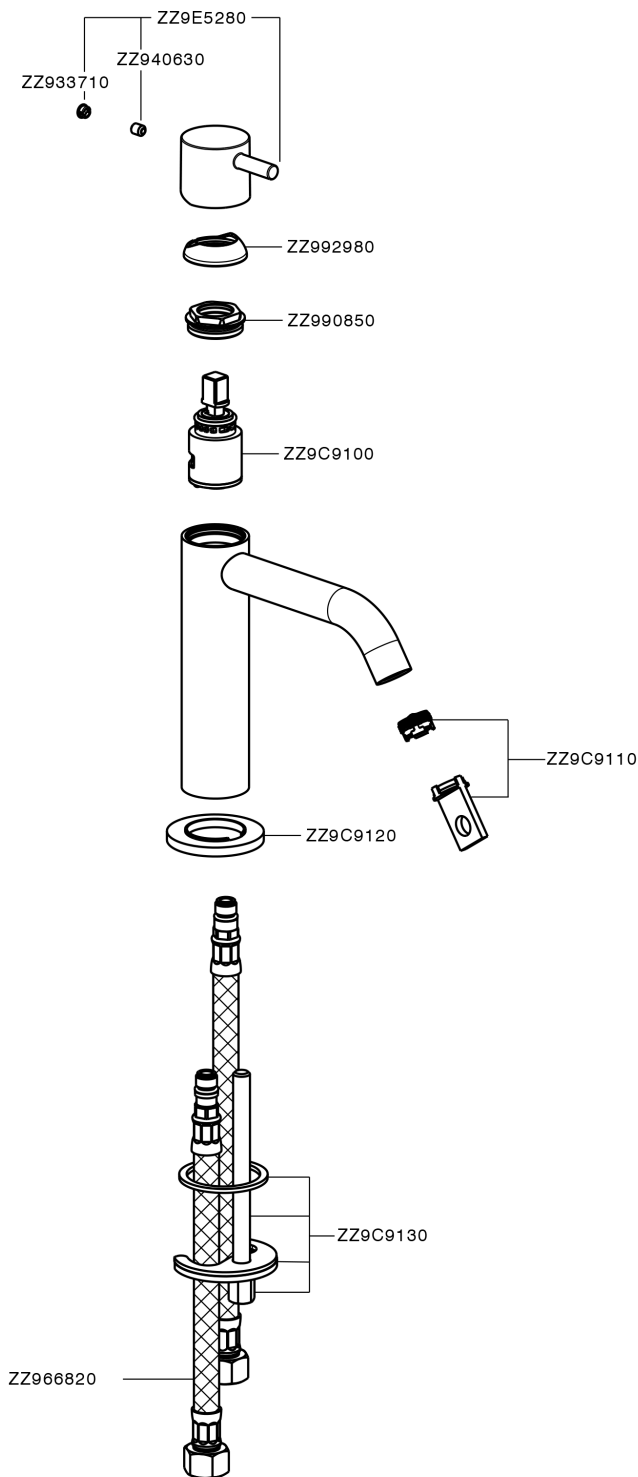

Single lever 'large' washbasin mixer LESS MINIMAL_MI000504

MI000504

<https://en.cisal.it/single-lever-large-washbasin-mixer-less-minimal-mi000504>

2026-04-28