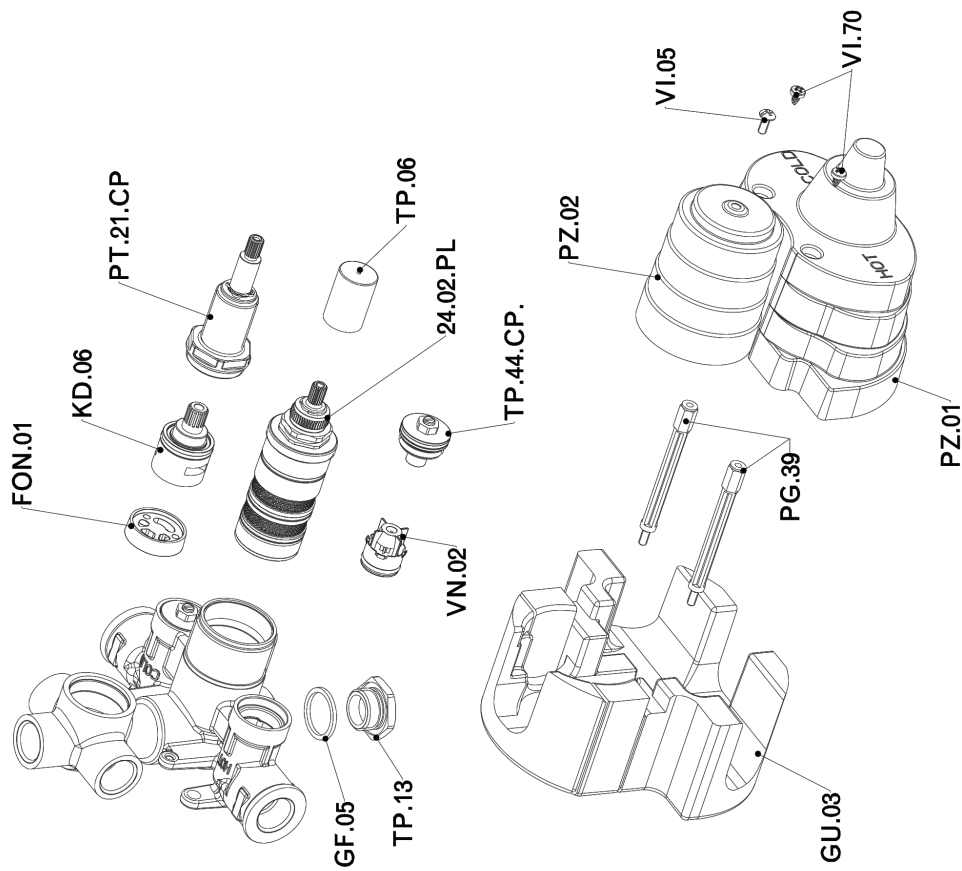

Exposed part for con.thermo.shower valve, 3-outlet CUBIC_CU018200

CU018200

<https://en.cisal.it/exposed-part-for-con-thermo-shower-valve-3-outlet-cubic-cu018200>

Concealed thermostatic shower valve, 3-outlets CONCEALED_ZA018201

ZA018201

<https://en.cisal.it/concealed-thermostatic-shower-valve-3-outlets-concealed-za018201>

2024-12-22