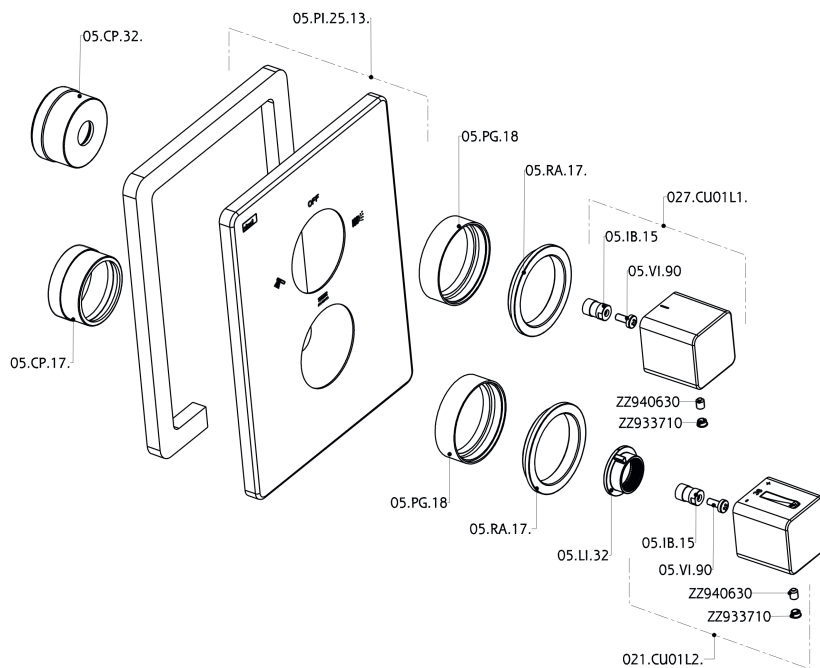

Exposed part for con.thermo.shower valve, 3-outlet CUBIC_CU018200

CU018200

<https://en.cisal.it/exposed-part-for-con-thermo-shower-valve-3-outlet-cubic-cu018200>

Concealed thermostatic shower valve, 3-outlets CONCEALED_ZA018201

ZA018201

<https://en.cisal.it/concealed-thermostatic-shower-valve-3-outlets-concealed-za018201>

2024-12-22