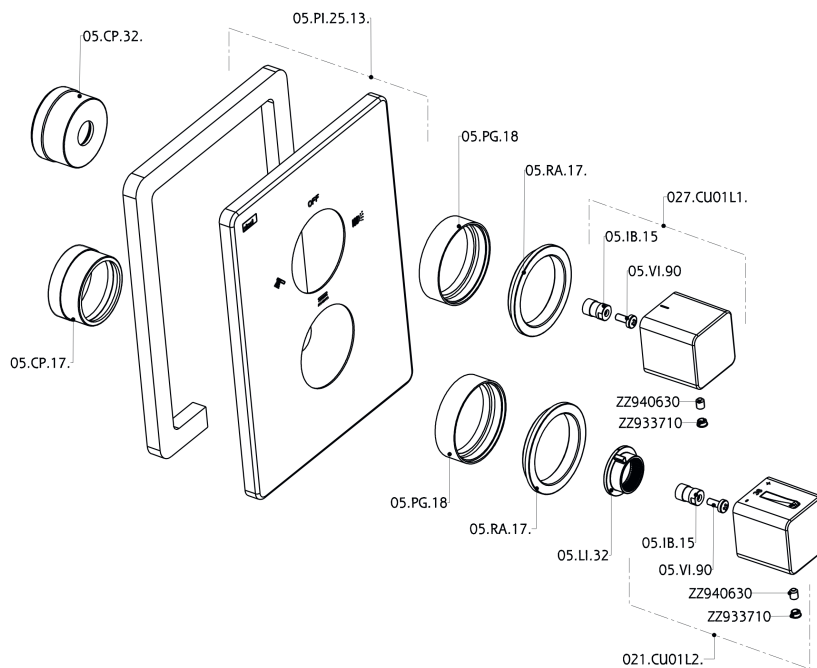

Exposed part for con.thermo.shower valve, 3-outlet CUBIC_CU018200

CU018200

<https://en.cisal.it/exposed-part-for-con-thermo-shower-valve-3-outlet-cubic-cu018200>

Concealed thermostatic shower valve, 3-outlets CONCEALED_ZA018201

ZA018201

<https://en.cisal.it/concealed-thermostatic-shower-valve-3-outlets-concealed-za018201>

2024-12-22