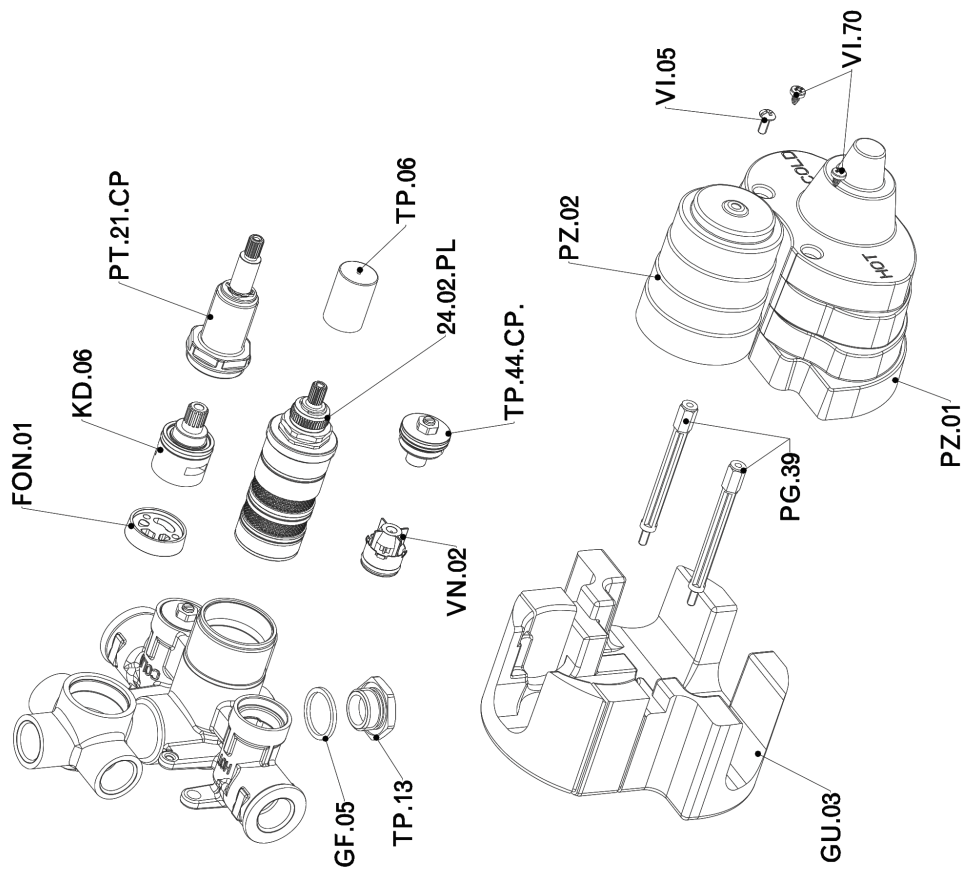

Exposed part for con.thermo.shower valve, 3-outlet CUBIC_CU018200

CU018200

<https://en.cisal.it/exposed-part-for-con-thermo-shower-valve-3-outlet-cubic-cu018200>

Concealed thermostatic shower valve, 3-outlets CONCEALED_ZA018201

ZA018201

<https://en.cisal.it/concealed-thermostatic-shower-valve-3-outlets-concealed-za018201>

2024-12-22