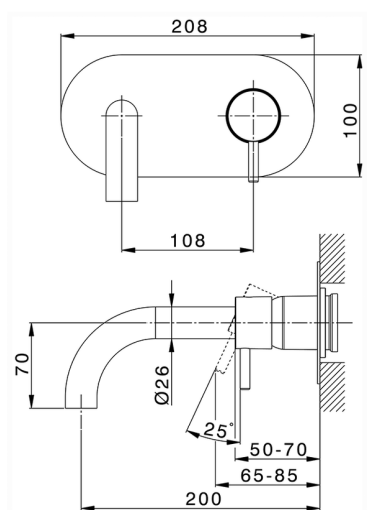

Exposed part for single lever washbasin valve NUOVA LESS_LN005510

MODEL **LN005510**

Exposed part for single lever washbasin valve, without concealed part, spout L.200 mm, for item Easy-Box ZA002450-ZA025510

AVAILABLE FINISHINGS

-  **21** 21 Chrome
-  **2F** 2F Brushed Nickel
-  **40** 40 Matt Black
-  **4Q** 4Q Matt White

CHARACTERISTICS

Installation **Concealed**

Required concealed parts **ZA002450**