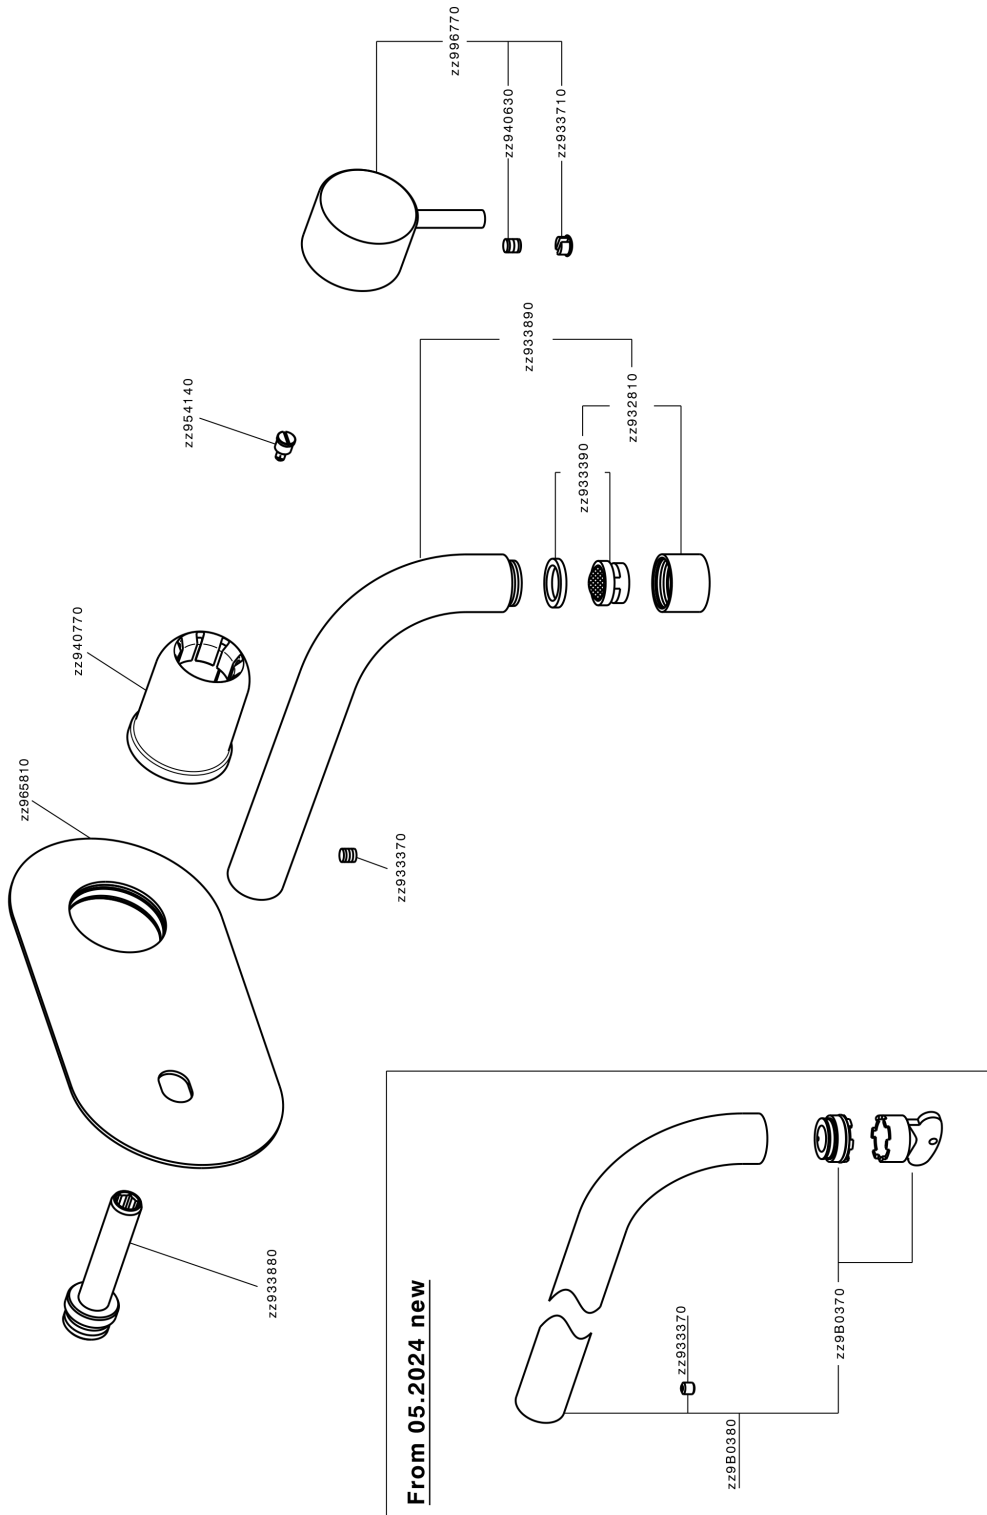

Exposed part for single lever washbasin valve NUOVA LESS_LN005510

MODEL **LN005510**

Exposed part for single lever washbasin valve, without concealed part, spout L.200 mm, for item Easy-Box ZA002450-ZA025510

AVAILABLE FINISHINGS

-  **21** 21 Chrome
-  **2F** 2F Brushed Nickel
-  **40** 40 Matt Black
-  **4Q** 4Q Matt White

CHARACTERISTICS

Installation **Concealed**
 Required concealed parts **ZA002450**

Exposed part for single lever washbasin valve NUOVA LESS_LN005510

LN005510

<https://en.cisal.it/exposed-part-for-single-lever-washbasin-valve-nuova-less-ln005510>

2026-06-14