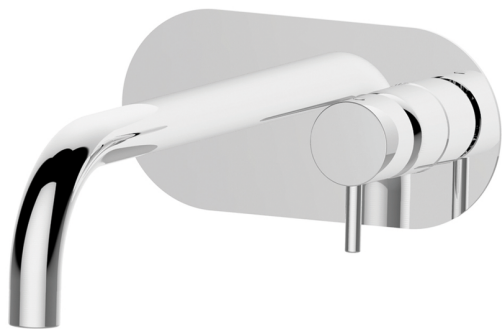

Exposed part for single lever washbasin valve NUOVA LESS_LN005510

MODEL **LN005510**

Exposed part for single lever washbasin valve, without concealed part, spout L.200 mm, for item Easy-Box ZA002450-ZA025510

AVAILABLE FINISHINGS

-  **21** 21 Chrome
-  **2F** 2F Brushed Nickel
-  **40** 40 Matt Black
-  **4Q** 4Q Matt White

CHARACTERISTICS

Installation **Concealed**

Required concealed parts **ZA002450**