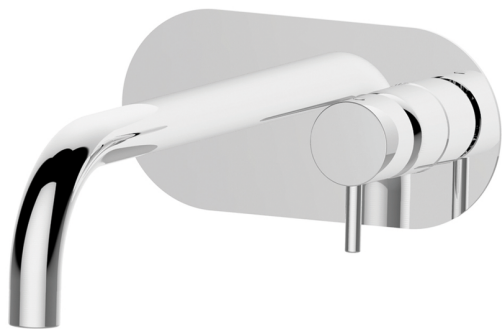

Exposed part for single lever washbasin valve NUOVA LESS_LN005510

MODEL **LN005510**

Exposed part for single lever washbasin valve, without concealed part, spout L.200 mm, for item Easy-Box ZA002450-ZA025510

AVAILABLE FINISHINGS

-  **21** 21 Chrome
-  **2F** 2F Brushed Nickel
-  **40** 40 Matt Black
-  **4Q** 4Q Matt White

CHARACTERISTICS

Installation **Concealed**
 Required concealed parts **ZA002450**

Exposed part for single lever washbasin valve NUOVA LESS_LN005510

LN005510

<https://en.cisal.it/exposed-part-for-single-lever-washbasin-valve-nuova-less-ln005510>

2026-06-14