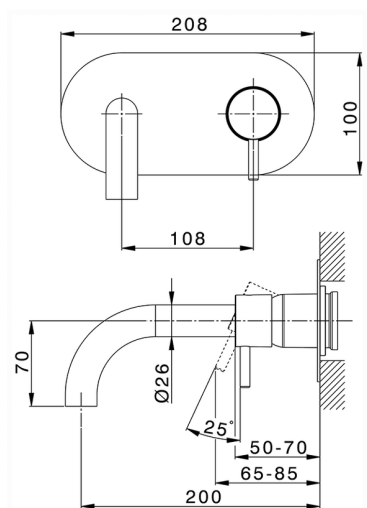

Exposed part for single lever washbasin valve NUOVA LESS_LN005510

MODEL **LN005510**

Exposed part for single lever washbasin valve, without concealed part, spout L.200 mm, for item Easy-Box ZA002450-ZA025510

AVAILABLE FINISHINGS

-  **21** 21 Chrome
-  **2F** 2F Brushed Nickel
-  **40** 40 Matt Black
-  **4Q** 4Q Matt White

CHARACTERISTICS

Installation **Concealed**
 Required concealed parts **ZA002450**

Exposed part for single lever washbasin valve NUOVA LESS_LN005510

LN005510

<https://en.cisal.it/exposed-part-for-single-lever-washbasin-valve-nuova-less-ln005510>

2026-06-14