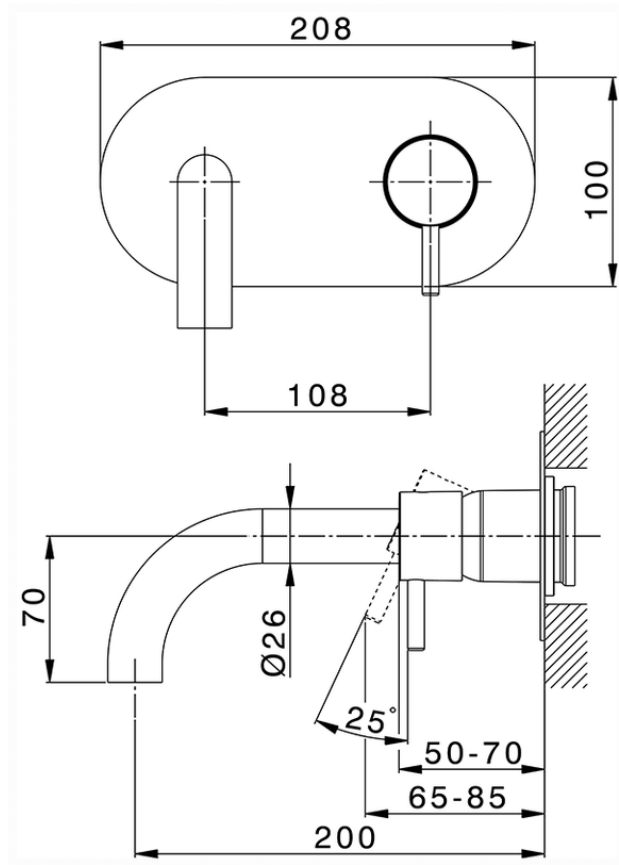

Exposed part for single lever washbasin valve NUOVA LESS_LN005510

LN005510

<https://en.cisal.it/exposed-part-for-single-lever-washbasin-valve-nuova-less-ln005510>

2026-04-05