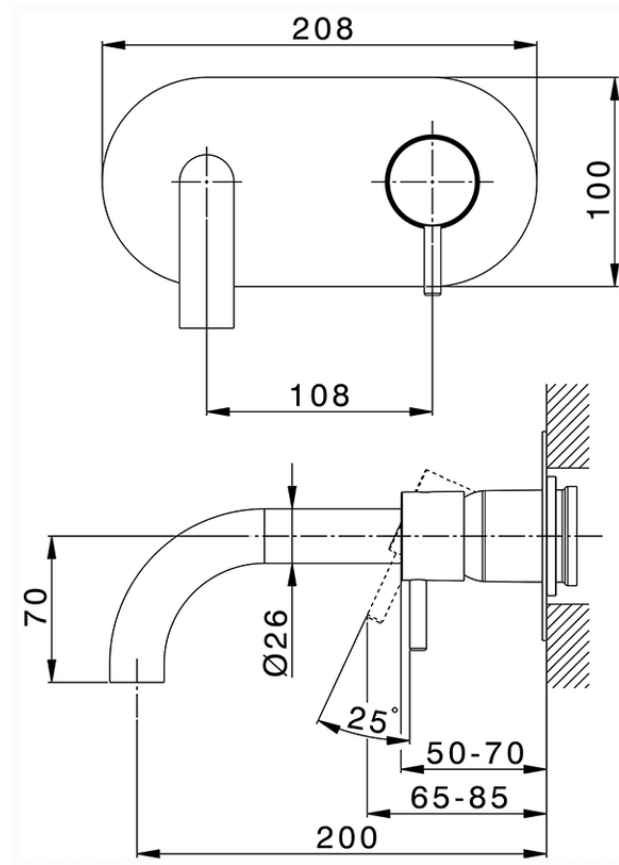

Exposed part for single lever washbasin valve NUOVA LESS_LN005510

LN005510

<https://en.cisal.it/exposed-part-for-single-lever-washbasin-valve-nuova-less-ln005510>

2026-06-26