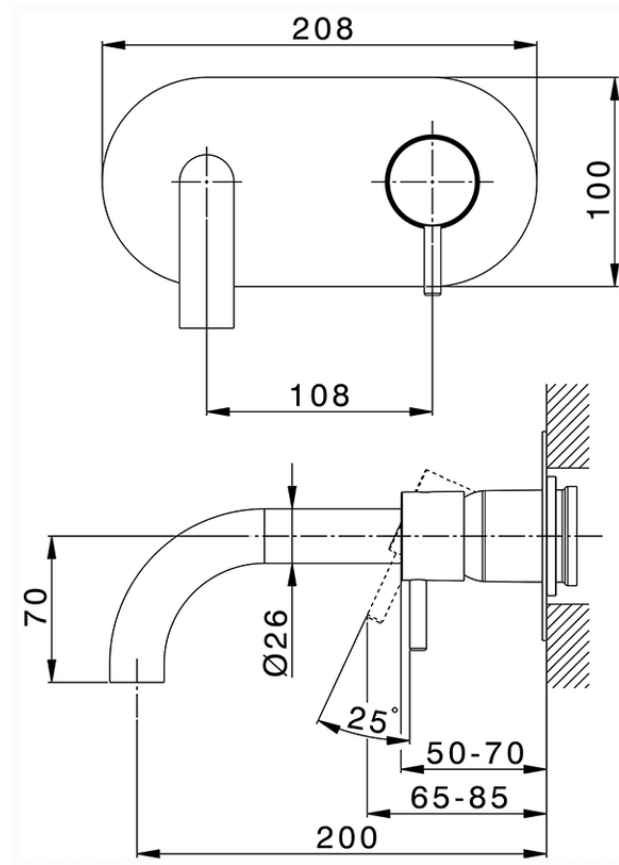

Exposed part for single lever washbasin valve NUOVA LESS_LN005510

LN005510

<https://en.cisal.it/exposed-part-for-single-lever-washbasin-valve-nuova-less-ln005510>

2026-06-06