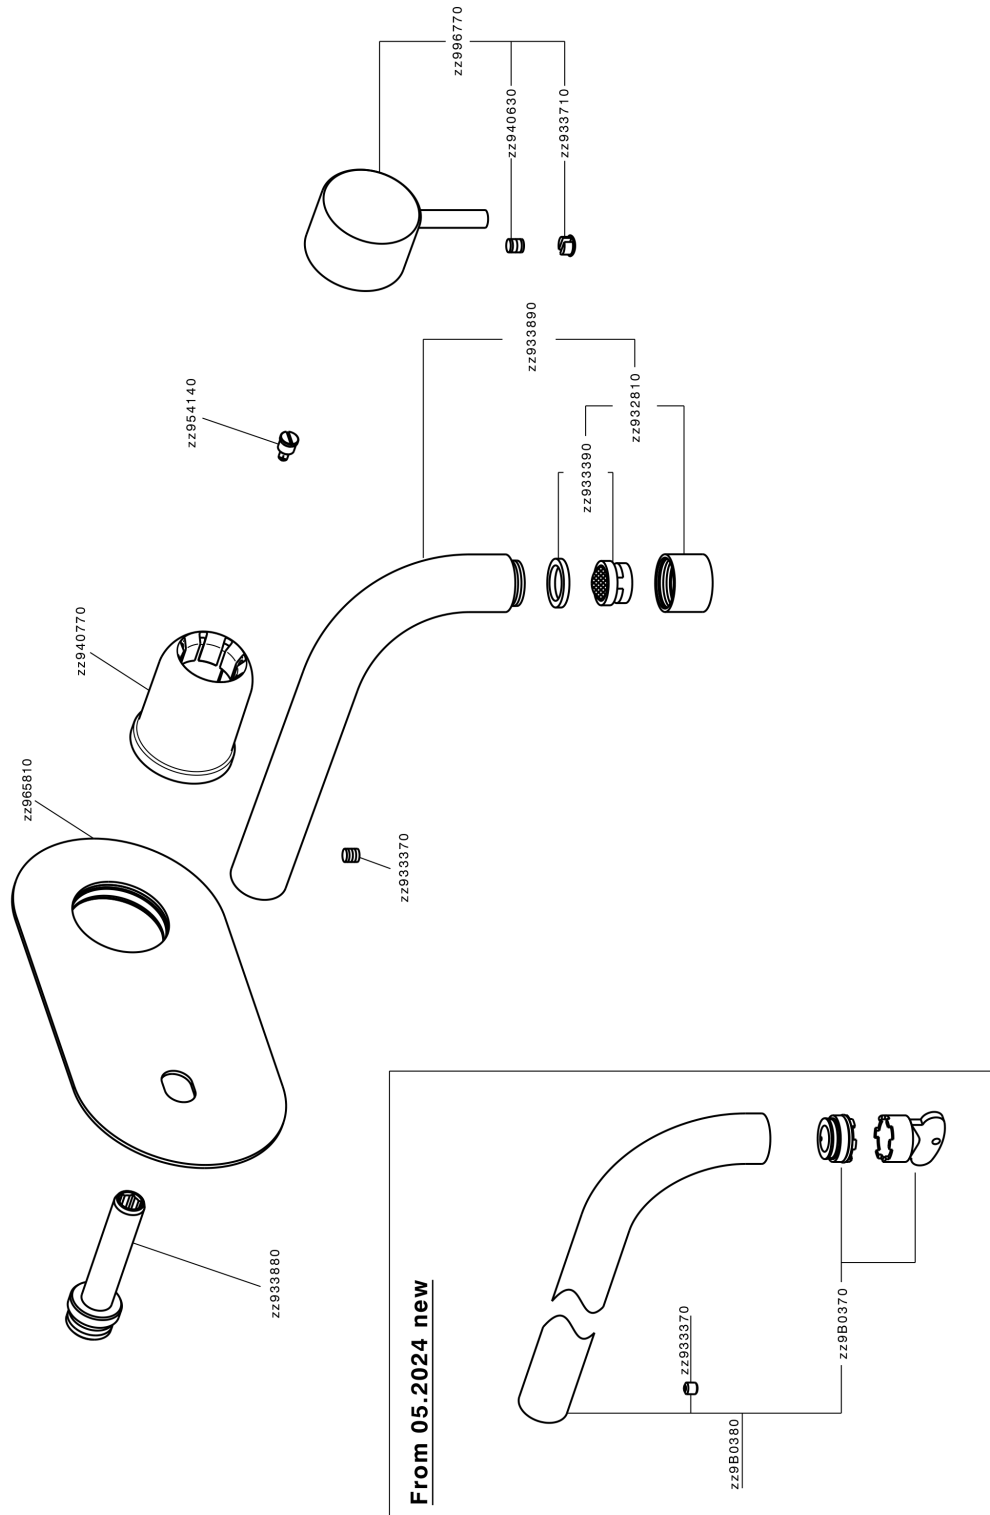

Exposed part for single lever washbasin valve NUOVA LESS_LN005510

LN005510

<https://en.cisal.it/exposed-part-for-single-lever-washbasin-valve-nuova-less-ln005510>

2026-05-17