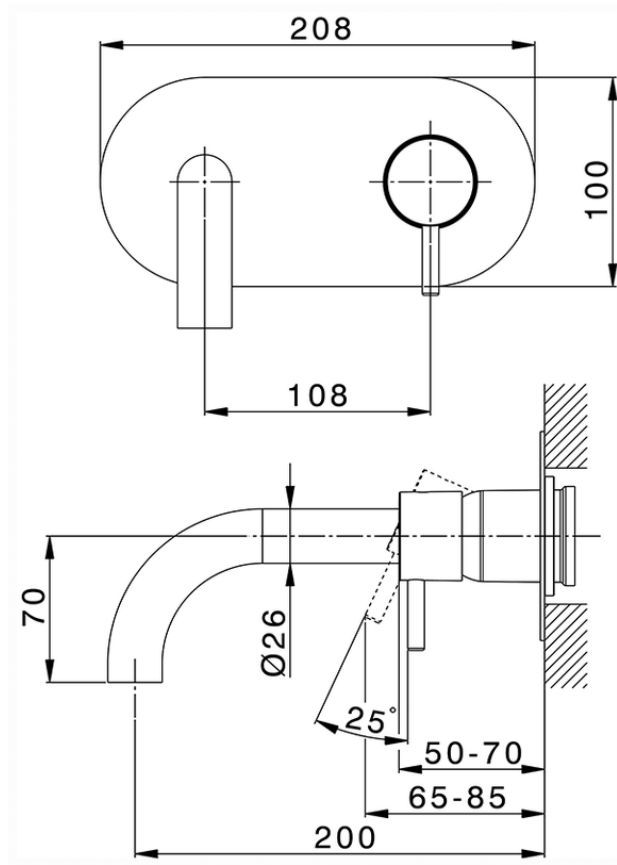

Exposed part for single lever washbasin valve NUOVA LESS_LN005510

LN005510

<https://en.cisal.it/exposed-part-for-single-lever-washbasin-valve-nuova-less-ln005510>

2026-06-14