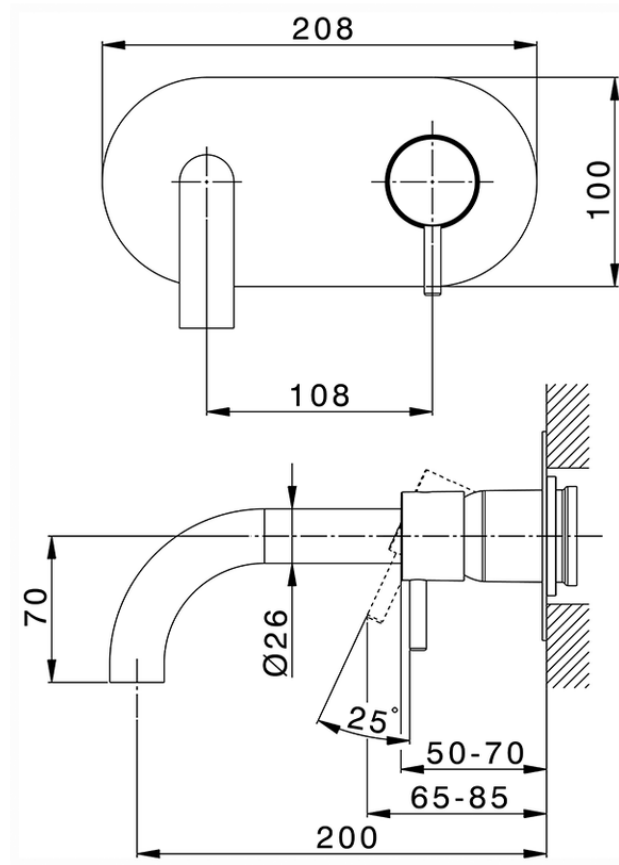

Exposed part for single lever washbasin valve NUOVA LESS_LN005510

LN005510

<https://en.cisal.it/exposed-part-for-single-lever-washbasin-valve-nuova-less-ln005510>

2026-04-06