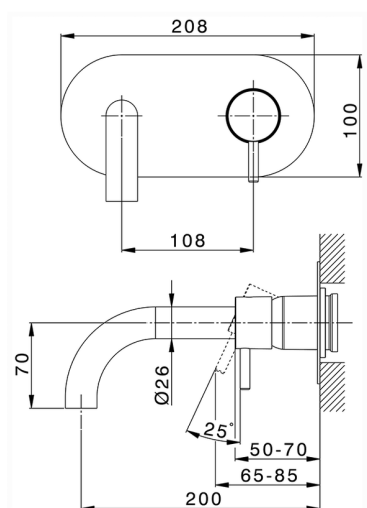

Exposed part for single lever washbasin valve NUOVA LESS_LN005510

MODEL **LN005510**

Exposed part for single lever washbasin valve, without concealed part, spout L.200 mm, for item Easy-Box ZA002450-ZA025510

AVAILABLE FINISHINGS

-  **21** 21 Chrome
-  **2F** 2F Brushed Nickel
-  **40** 40 Matt Black
-  **4Q** 4Q Matt White

CHARACTERISTICS

Installation **Concealed**

Required concealed parts **ZA002450**