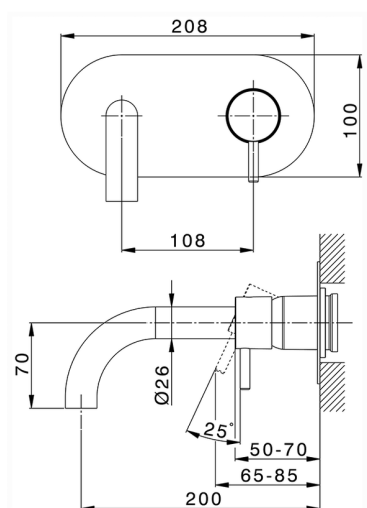

Exposed part for single lever washbasin valve NUOVA LESS_LN005510

MODEL **LN005510**

Exposed part for single lever washbasin valve, without concealed part, spout L.200 mm, for item Easy-Box ZA002450-ZA025510

AVAILABLE FINISHINGS

-  **21** 21 Chrome
-  **2F** 2F Brushed Nickel
-  **40** 40 Matt Black
-  **4Q** 4Q Matt White

CHARACTERISTICS

Installation **Concealed**
 Required concealed parts **ZA002450**