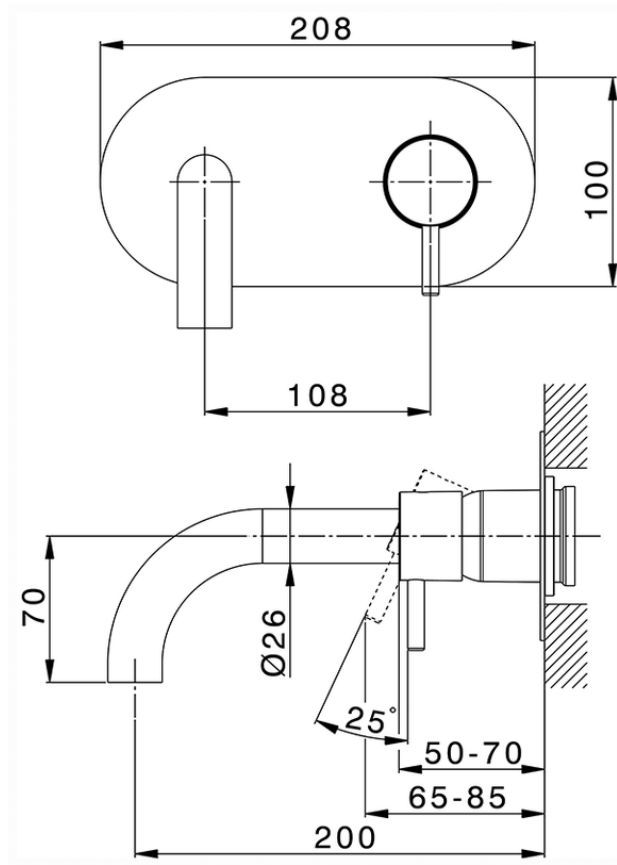

**Exposed part for single lever washbasin valve NUOVA LESS\_LN005510**

LN005510

<https://en.cisal.it/exposed-part-for-single-lever-washbasin-valve-nuova-less-ln005510>

2026-04-26