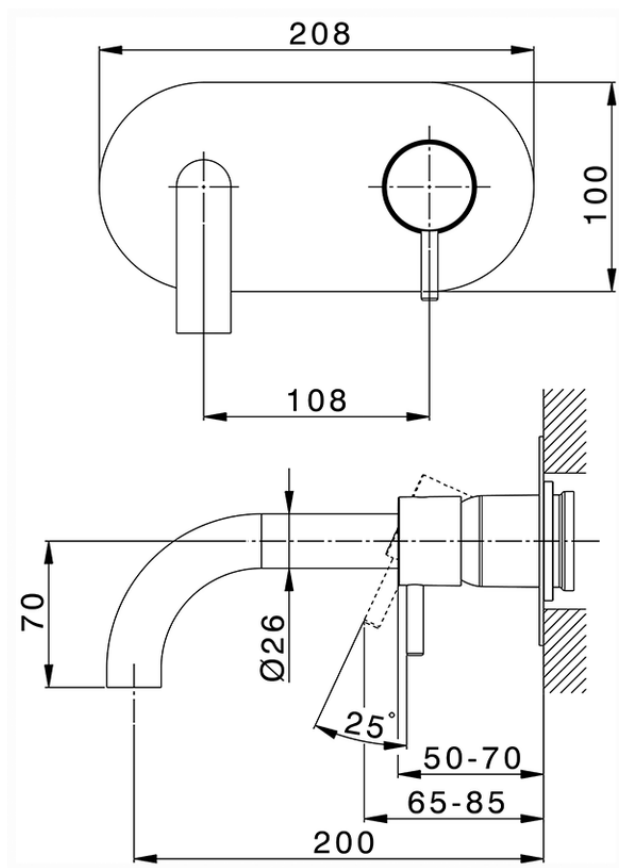

**Exposed part for single lever washbasin valve NUOVA LESS\_LN005510**

LN005510

<https://en.cisal.it/exposed-part-for-single-lever-washbasin-valve-nuova-less-ln005510>

2026-05-17