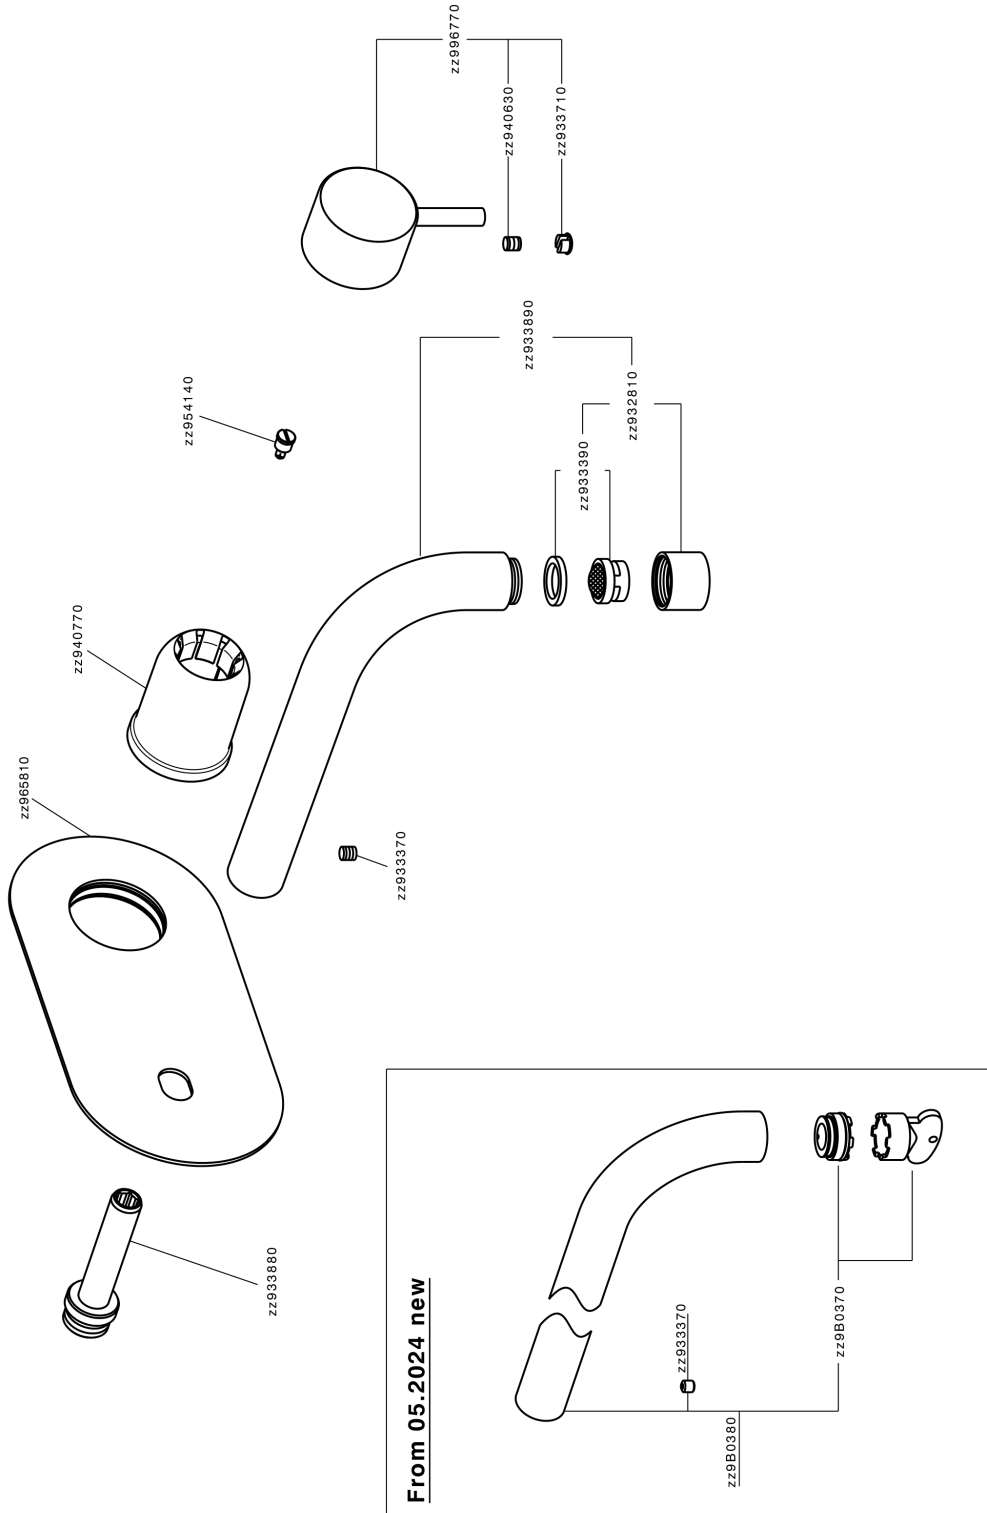

Exposed part for single lever washbasin valve NUOVA LESS_LN005510

MODEL **LN005510**

Exposed part for single lever washbasin valve, without concealed part, spout L.200 mm, for item Easy-Box ZA002450-ZA025510

AVAILABLE FINISHINGS

-  **21** 21 Chrome
-  **2F** 2F Brushed Nickel
-  **40** 40 Matt Black
-  **4Q** 4Q Matt White

CHARACTERISTICS

Installation **Concealed**
 Required concealed parts **ZA002450**

Exposed part for single lever washbasin valve NUOVA LESS_LN005510

LN005510

<https://en.cisal.it/exposed-part-for-single-lever-washbasin-valve-nuova-less-ln005510>

2026-06-14