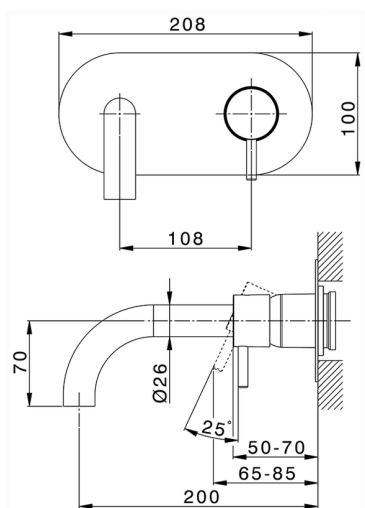

CHARACTERISTICS

Installation **Concealed**
Required concealed parts **ZA002450**