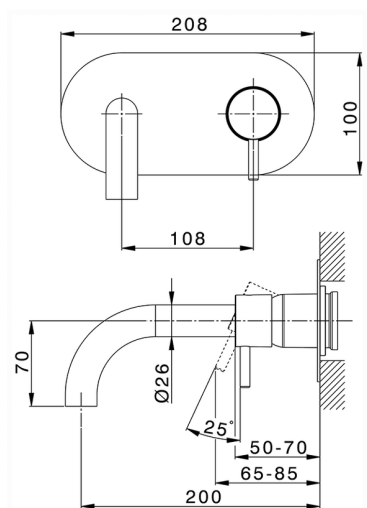

CHARACTERISTICS

Installation **Concealed**
Required concealed parts **ZA002450**