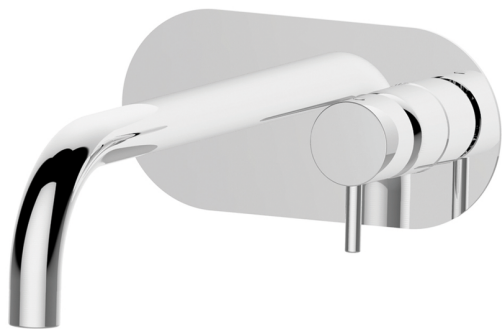

## Exposed part for single lever washbasin valve NUOVA LESS\_LN005510

MODEL **LN005510**

Exposed part for single lever washbasin valve, without concealed part, spout L.200 mm, for item Easy-Box ZA002450-ZA025510

### AVAILABLE FINISHINGS

-  **21** 21 Chrome
-  **2F** 2F Brushed Nickel
-  **40** 40 Matt Black
-  **4Q** 4Q Matt White