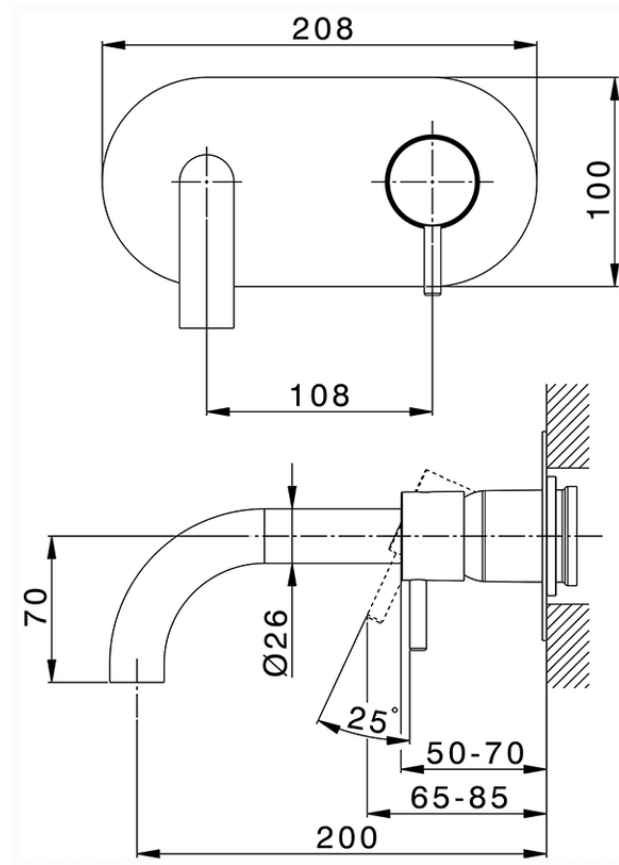

**Exposed part for single lever washbasin valve NUOVA LESS\_LN005510**

LN005510

<https://en.cisal.it/exposed-part-for-single-lever-washbasin-valve-nuova-less-ln005510>

2026-04-06