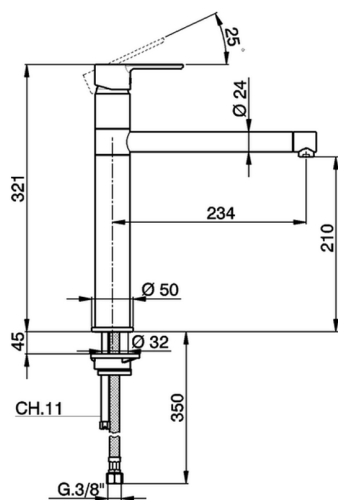

Single lever sink mixer KITCHEN_C2001580

MODEL **C2001580**

Single lever sink mixer, swivel spout, G.3/8" stainless steel flexible hoses

AVAILABLE FINISHINGS

CHARACTERISTICS

Cartridge Spare Parts **ZZ95409000**

35 mm Cartridge

EcoStop

EcoStop feature limits water flow to approximately 50% of maximum output with one point of resistance on setting. Push slightly past the middle stop only when full water output is required. This will save water up to 50%.