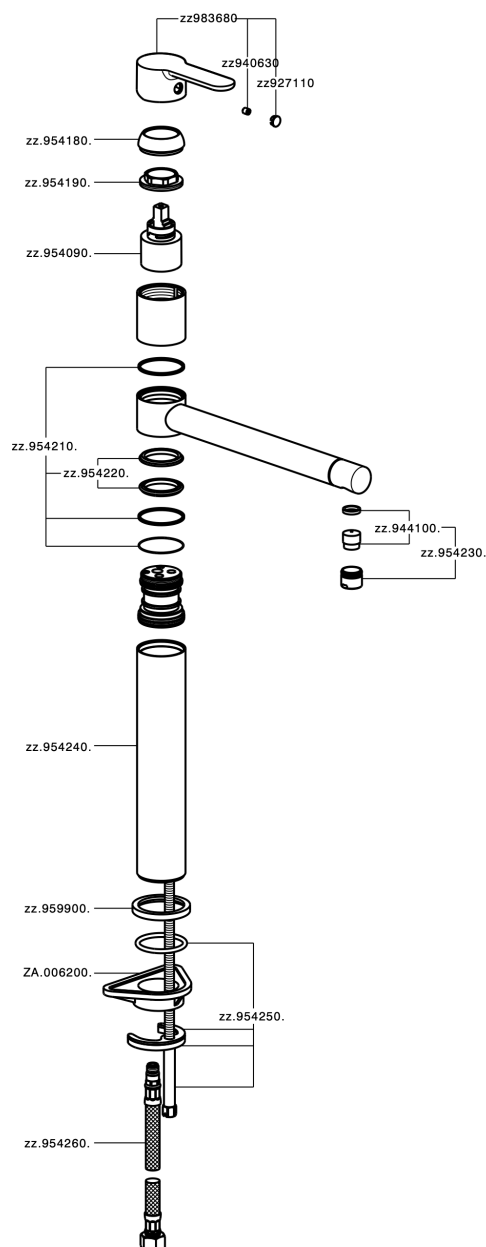

Single lever sink mixer KITCHEN_C2001580

MODEL **C2001580**

Single lever sink mixer, swivel spout, G.3/8" stainless steel flexible hoses

AVAILABLE FINISHINGS

CHARACTERISTICS

Cartridge Spare Parts **ZZ95409000**

35 mm Cartridge

EcoStop

EcoStop feature limits water flow to approximately 50% of maximum output with one point of resistance on setting. Push slightly past the middle stop only when full water output is required. This will save water up to 50%.

Single lever sink mixer KITCHEN_C2001580

C2001580

<https://en.cisal.it/single-lever-sink-mixer-kitchen-c2001580>

2024-12-22