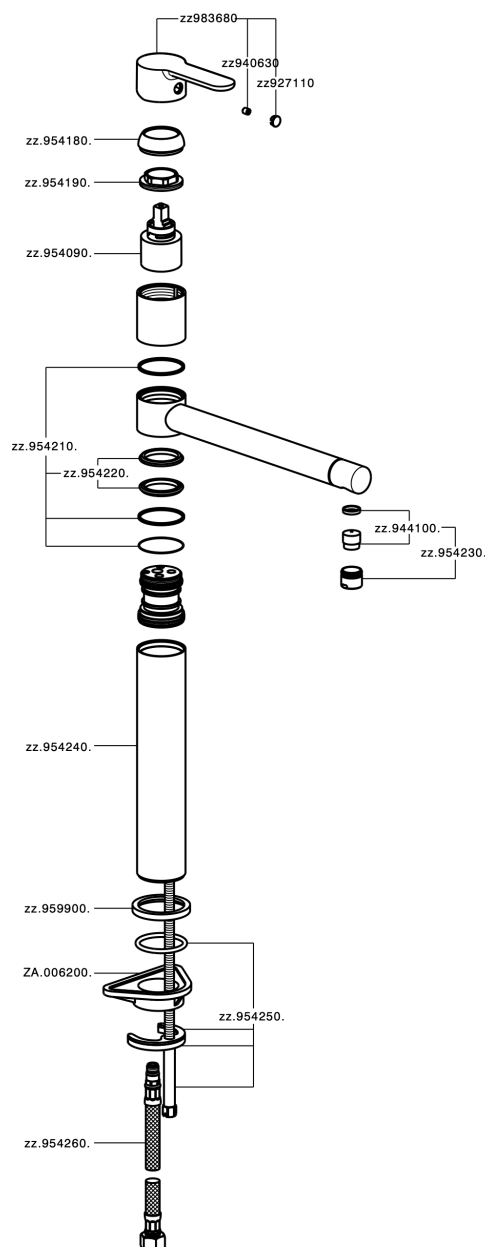

## Single lever sink mixer KITCHEN\_C2001580

C2001580

<https://en.cisal.it/single-lever-sink-mixer-kitchen-c2001580>

2024-12-22