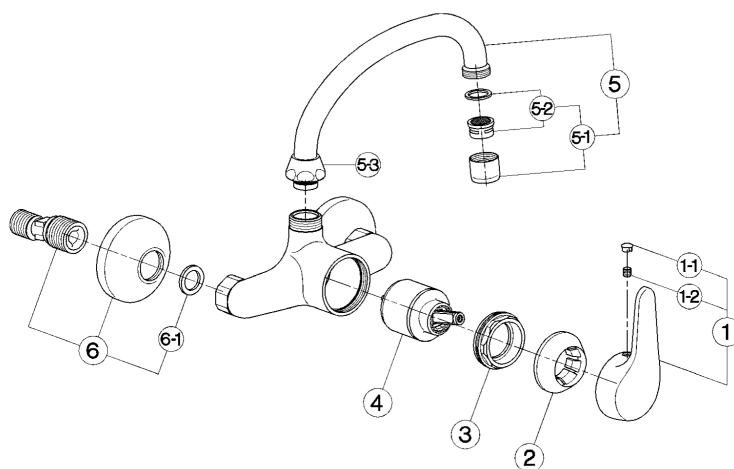

Exposed single lever sink mixer KITCHEN_EU000410

MODEL **EU000410**

Exposed single lever sink mixer, swivel spout

AVAILABLE FINISHINGS

CHARACTERISTICS

Cartridge Spare Parts **ZZ92909000**

43 mm Cartridge

Exposed single lever sink mixer KITCHEN_EU000410

cisal

EU 00041

- Monocomando livello
- Single lever sink mixer
- Einhand-Wand-Spültischbatterie
- Mitigeur évier mural

bar	PORTATA BOCCA DI EROGAZIONE * SPOUT FLOW RATE DURCHFLOSS WANNENEINLAUF DEBIT BEC DEVERSEUR l/min.
0.5	6.5
1	8.5
2	12
3	14.5
4	16
5	18