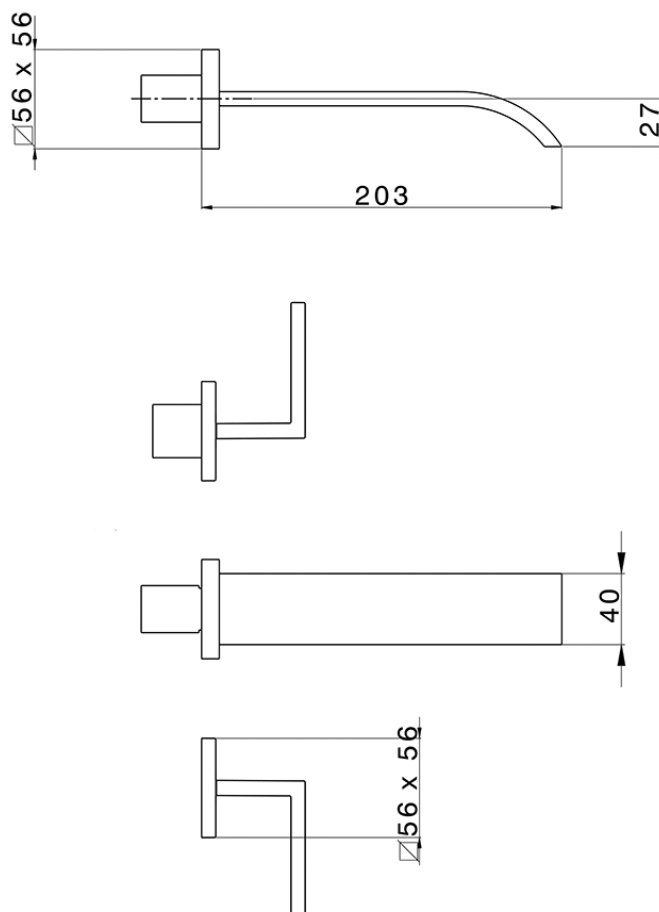

Exposed part for concealed washbasin mixer WAVE_WA013510

WA013510

<https://en.cisal.it/exposed-part-for-concealed-washbasin-mixer-wave-wa013510>

| Serie's code | Size XX |
|--------------|---------|
| CX 1351 | 20-35 |
| CF 1351 | 20-35 |
| CX 0331 | 20-35 |
| CF 0331 | 20-35 |
| CX 0200 | 20-35 |
| CF 0200 | 20-35 |
| BA 1351 | 20-35 |
| GS 1351 | 20-35 |
| GL 1351 | 20-35 |
| MN 1351 | 20-35 |
| LN 1351 | 20-35 |
| LV 1351 | 33-48 |
| LY 1351 | 33-48 |
| CU 1351 | 33-48 |
| SM 1351 | 30-45 |
| AA 1351 | 10-30 |
| AC 1351 | 10-30 |
| AR 1351 | 15-25 |
| PZ 1351 | 10-30 |
| RG 1351 | 10-30 |
| TS 1351 | 10-30 |
| VT 1351 | 10-30 |
| CS 1351 | 10-30 |
| WA 1351 | 45-68 |
| X1 1351 | 33-45 |
| X2 1351 | 33-45 |
| X3 1351 | 33-45 |
| X4 1351 | 33-45 |
| X5 1351 | 33-45 |
| RI 1351 | 20-35 |
| RM 1351 | 20-35 |

Limiti di tolleranza superficie piastrelle
 Adjustment limits for finished tile surface
 Limites de tolérance surface carrelage
 Fliesenoberfläche
 Superficie del azulejo

ZA033511

<https://en.cisal.it/concealed-washbasin-mixer-concealed-za033511>