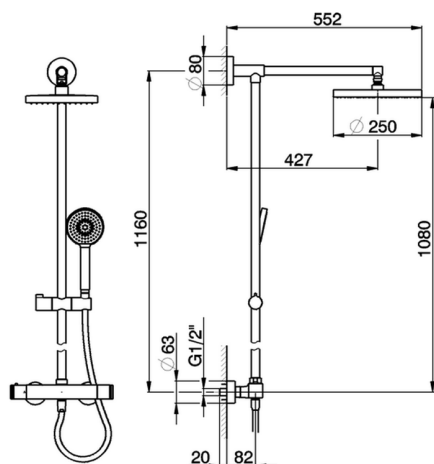

Thermostatic shower column, 2-functions **SHOWER COLUMNS_RRC78020**

MODEL **RRC78020**

Thermostatic shower column, 2-functions, 2 outlet deviasop, not adjustable riser column, sliding handshower holder, D.105 mm one spray handshower Pure, D.250 mm round showerhead, 150 cm smooth SUPREME Flexible Hose

AVAILABLE FINISHINGS

CHARACTERISTICS

Cartridge Spare Parts **22.04A.AR - ZZ97279004**

Argo 2 (long filter) Thermostatic Valve

DeviaStop

The Cisal Devia Stop technology allows to adjust the water flow and to direct it to the selected output point (overhead soaker, hand shower, etc).