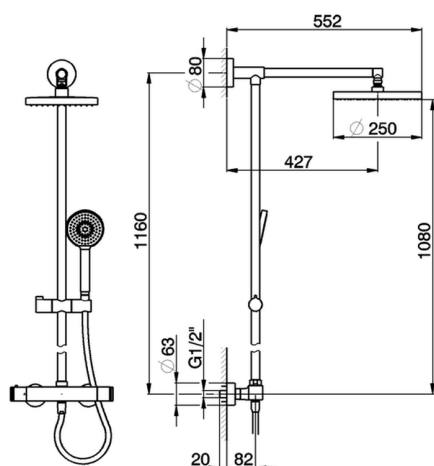

Thermostatic shower column, 2-functions **SHOWER COLUMNS_RRC78020**

MODEL **RRC78020**

Thermostatic shower column, 2-functions, 2 outlet deviasop, not adjustable riser column, sliding handshower holder, D.105 mm one spray handshower Pure, D.250 mm round showerhead, 150 cm smooth SUPREME Flexible Hose

AVAILABLE FINISHINGS

CHARACTERISTICS

Cartridge Spare Parts **22.04A.AR - ZZ97279004**

Argo 2 (long filter) Thermostatic Valve

DeviaStop

The Cisal Devia Stop technology allows to adjust the water flow and to direct it to the selected output point (overhead soaker, hand shower, etc).