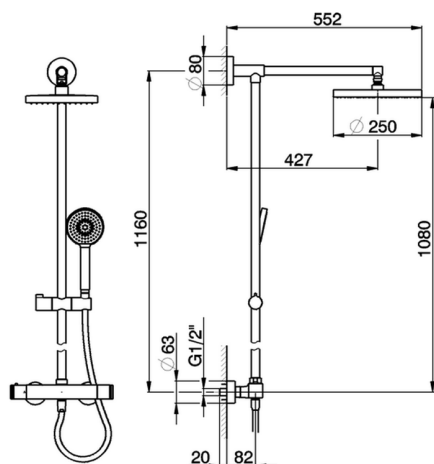

Thermostatic shower column, 2-functions **SHOWER COLUMNS_RRC78020**

MODEL **RRC78020**

Thermostatic shower column, 2-functions, 2 outlet devia stop, not adjustable riser column, sliding handshower holder, D. 105 mm one spray handshower Pure, D. 250 mm round showerhead, 150 cm smooth SUPREME Flexible Hose

AVAILABLE FINISHINGS

CHARACTERISTICS

Cartridge Spare Parts **22.04A.AR - ZZ97279004**

Argo 2 (long filter) Thermostatic Valve

DeviaStop

The Cisal Devia Stop technology allows to adjust the water flow and to direct it to the selected output point (overhead soaker, hand shower, etc).