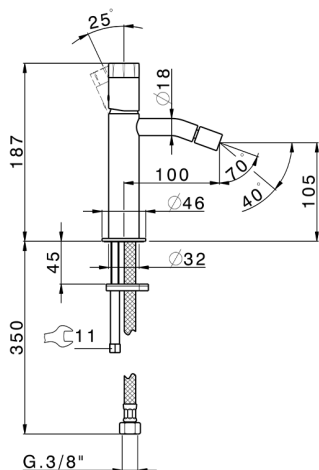

Single lever bidet mixer MARBLE X32_X5000564

MODEL **X5000564**

Single lever bidet mixer, without pop up waste, G.3/8"
Stainless Steel Flexible, with marble lever, Inox AISI
316L

AVAILABLE FINISHINGS

5X 5X Brushed Stainless Steel/Marquina Black Ma

CHARACTERISTICS

Cartridge Spare Parts **ZZ96550000**

25 mm Cartridge

Single lever bidet mixer MARBLE X32_X5000564

X5000564

<https://en.cisal.it/single-lever-bidet-mixer-marble-x32-x5000564>

2026-06-04