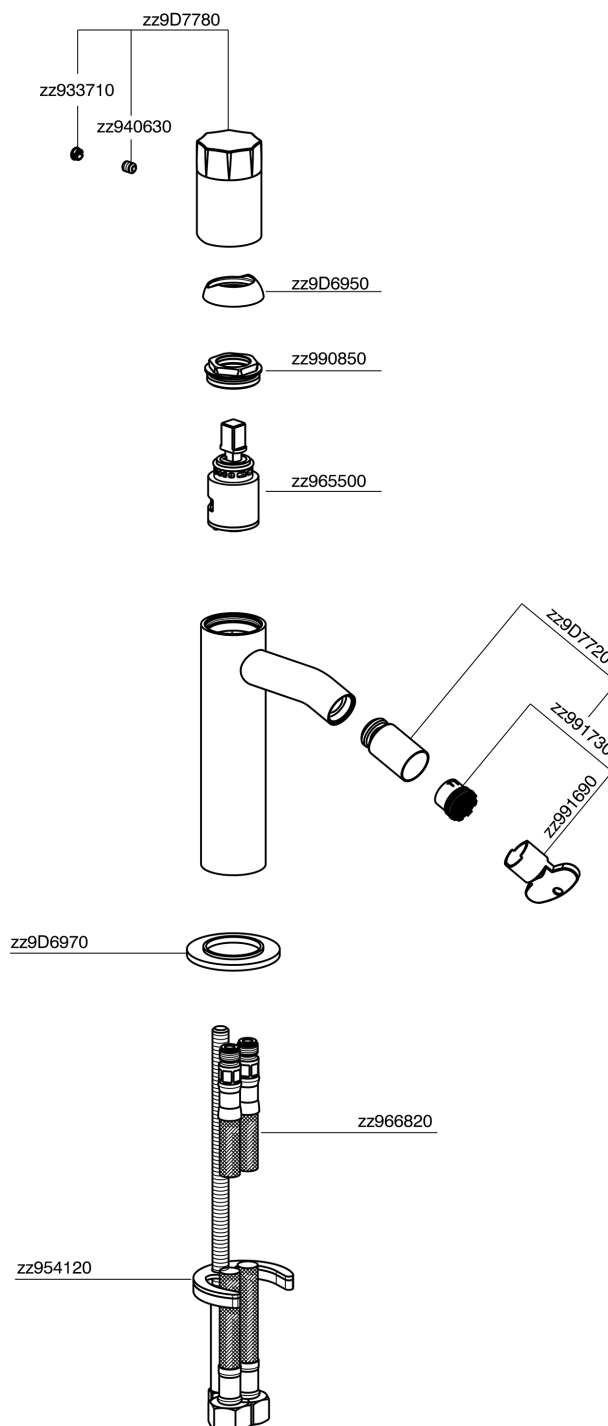

## Single lever bidet mixer MARBLE X32\_X5000564

MODEL **X5000564**

Single lever bidet mixer, without pop up waste, G.3/8"  
Stainless Steel Flexible, with marble lever, Inox AISI  
316L

AVAILABLE FINISHINGS

**5X** 5X Brushed Stainless Steel/Marquina Black Ma

CHARACTERISTICS

Cartridge Spare Parts **ZZ96550000**

**25 mm Cartridge**

## Single lever bidet mixer MARBLE X32\_X5000564

X5000564

<https://en.cisal.it/single-lever-bidet-mixer-marble-x32-x5000564>

2026-06-24