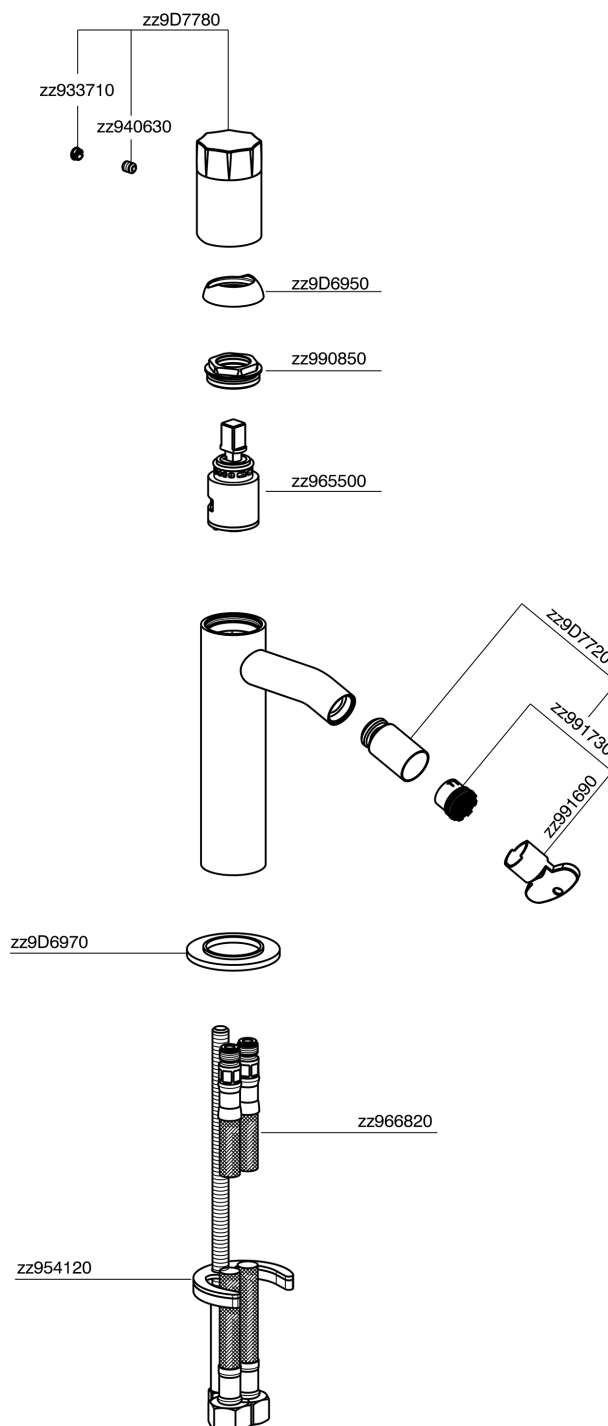

Single lever bidet mixer MARBLE X32_X5000564

MODEL **X5000564**

Single lever bidet mixer, without pop up waste, G.3/8"
Stainless Steel Flexible, with marble lever, Inox AISI
316L

AVAILABLE FINISHINGS

5X 5X Brushed Stainless Steel/Marquina Black Ma

CHARACTERISTICS

Cartridge Spare Parts **ZZ96550000**

25 mm Cartridge

Single lever bidet mixer MARBLE X32_X5000564

X5000564

<https://en.cisal.it/single-lever-bidet-mixer-marble-x32-x5000564>

2026-05-15