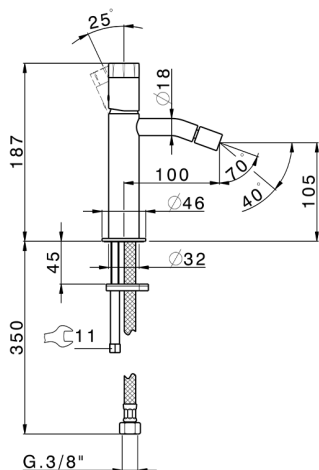

Single lever bidet mixer MARBLE X32_X5000564

MODEL **X5000564**

Single lever bidet mixer, without pop up waste, G.3/8"
Stainless Steel Flexible, with marble lever, Inox AISI
316L

AVAILABLE FINISHINGS

5X 5X Brushed Stainless Steel/Marquina Black Ma

CHARACTERISTICS

Cartridge Spare Parts **ZZ96550000**

25 mm Cartridge

Single lever bidet mixer MARBLE X32_X5000564

X5000564

<https://en.cisal.it/single-lever-bidet-mixer-marble-x32-x5000564>

2026-05-15