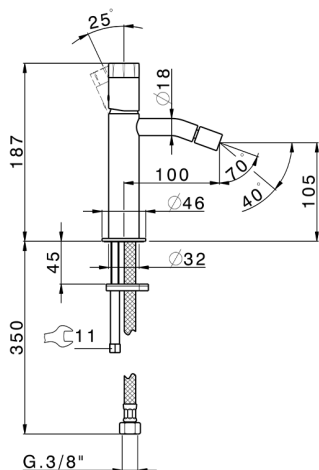

Single lever bidet mixer MARBLE X32_X5000564

MODEL **X5000564**

Single lever bidet mixer, without pop up waste, G.3/8"
Stainless Steel Flexible, with marble lever, Inox AISI
316L

AVAILABLE FINISHINGS

5X 5X Brushed Stainless Steel/Marquina Black Ma

CHARACTERISTICS

Cartridge Spare Parts **ZZ96550000**

25 mm Cartridge

Single lever bidet mixer MARBLE X32_X5000564

X5000564

<https://en.cisal.it/single-lever-bidet-mixer-marble-x32-x5000564>

2026-04-24