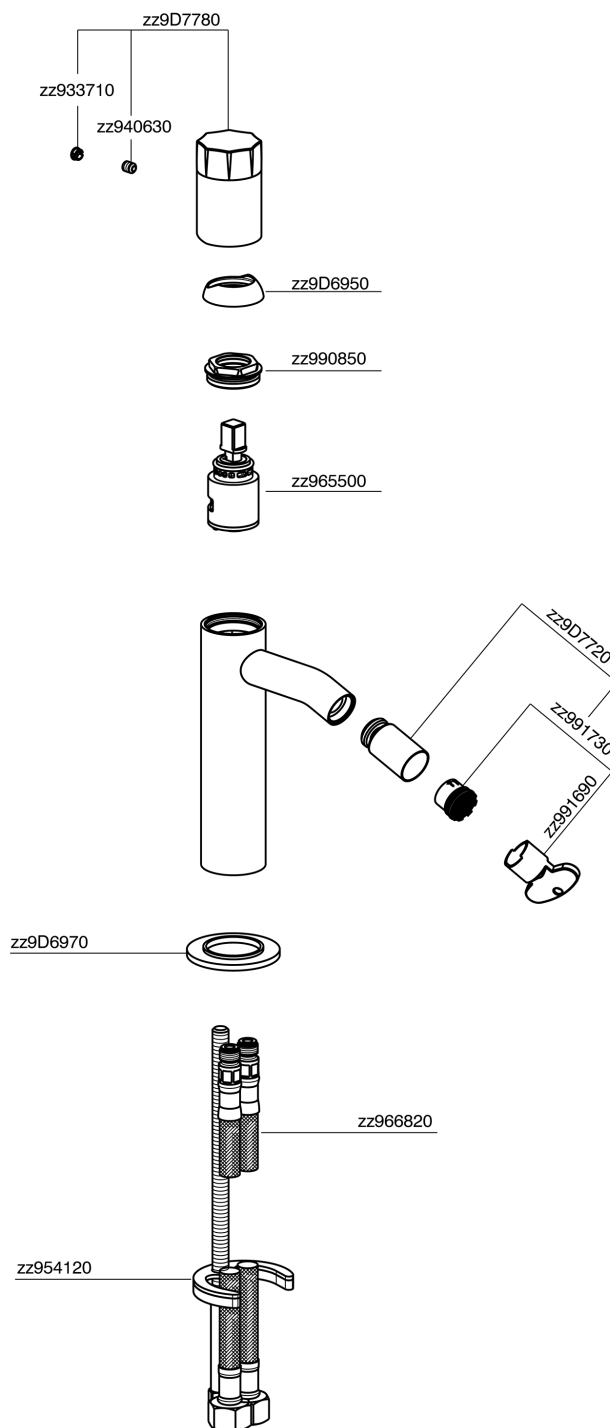

Single lever bidet mixer MARBLE X32_X5000564

MODEL **X5000564**

Single lever bidet mixer, without pop up waste, G.3/8"
Stainless Steel Flexible, with marble lever, Inox AISI
316L

AVAILABLE FINISHINGS

5X 5X Brushed Stainless Steel/Marquina Black Ma

CHARACTERISTICS

Cartridge Spare Parts **ZZ96550000**

25 mm Cartridge

Single lever bidet mixer MARBLE X32_X5000564

X5000564

<https://en.cisal.it/single-lever-bidet-mixer-marble-x32-x5000564>

2026-04-04