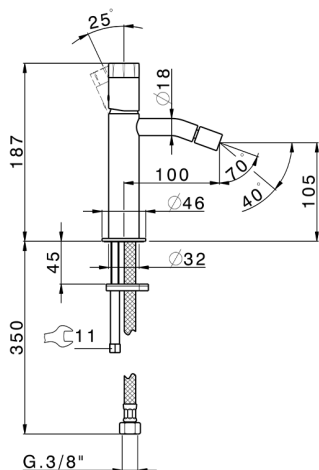

Single lever bidet mixer MARBLE X32_X5000564

MODEL **X5000564**

Single lever bidet mixer, without pop up waste, G.3/8"
Stainless Steel Flexible, with marble lever, Inox AISI
316L

AVAILABLE FINISHINGS

5X 5X Brushed Stainless Steel/Marquina Black Ma

CHARACTERISTICS

Cartridge Spare Parts **ZZ96550000**

25 mm Cartridge

Single lever bidet mixer MARBLE X32_X5000564

X5000564

<https://en.cisal.it/single-lever-bidet-mixer-marble-x32-x5000564>

2026-04-04