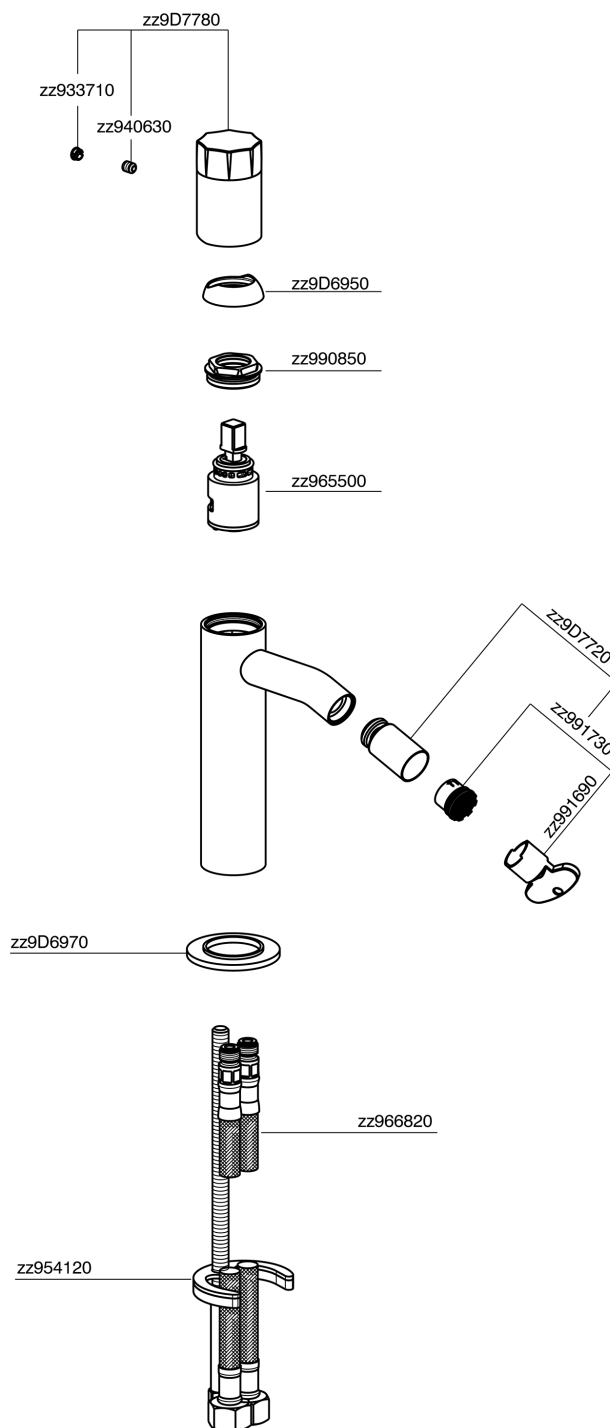

Single lever bidet mixer MARBLE X32_X5000564

MODEL **X5000564**

Single lever bidet mixer, without pop up waste, G.3/8"
Stainless Steel Flexible, with marble lever, Inox AISI
316L

AVAILABLE FINISHINGS

5X 5X Brushed Stainless Steel/Marquina Black Ma

CHARACTERISTICS

Cartridge Spare Parts **ZZ96550000**

25 mm Cartridge

Single lever bidet mixer MARBLE X32_X5000564

X5000564

<https://en.cisal.it/single-lever-bidet-mixer-marble-x32-x5000564>

2026-04-24