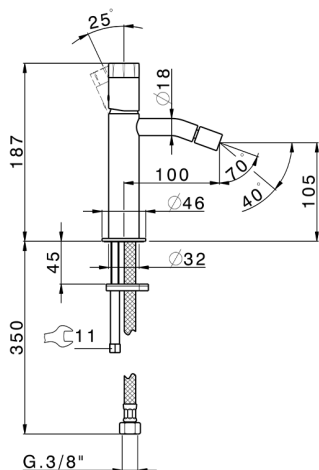

## Single lever bidet mixer MARBLE X32\_X5000564

MODEL **X5000564**

Single lever bidet mixer, without pop up waste, G.3/8"  
Stainless Steel Flexible, with marble lever, Inox AISI  
316L

AVAILABLE FINISHINGS

**5X** 5X Brushed Stainless Steel/Marquina Black Ma

CHARACTERISTICS

Cartridge Spare Parts **ZZ96550000**

**25 mm Cartridge**

## Single lever bidet mixer MARBLE X32\_X5000564

X5000564

<https://en.cisal.it/single-lever-bidet-mixer-marble-x32-x5000564>

2026-06-24