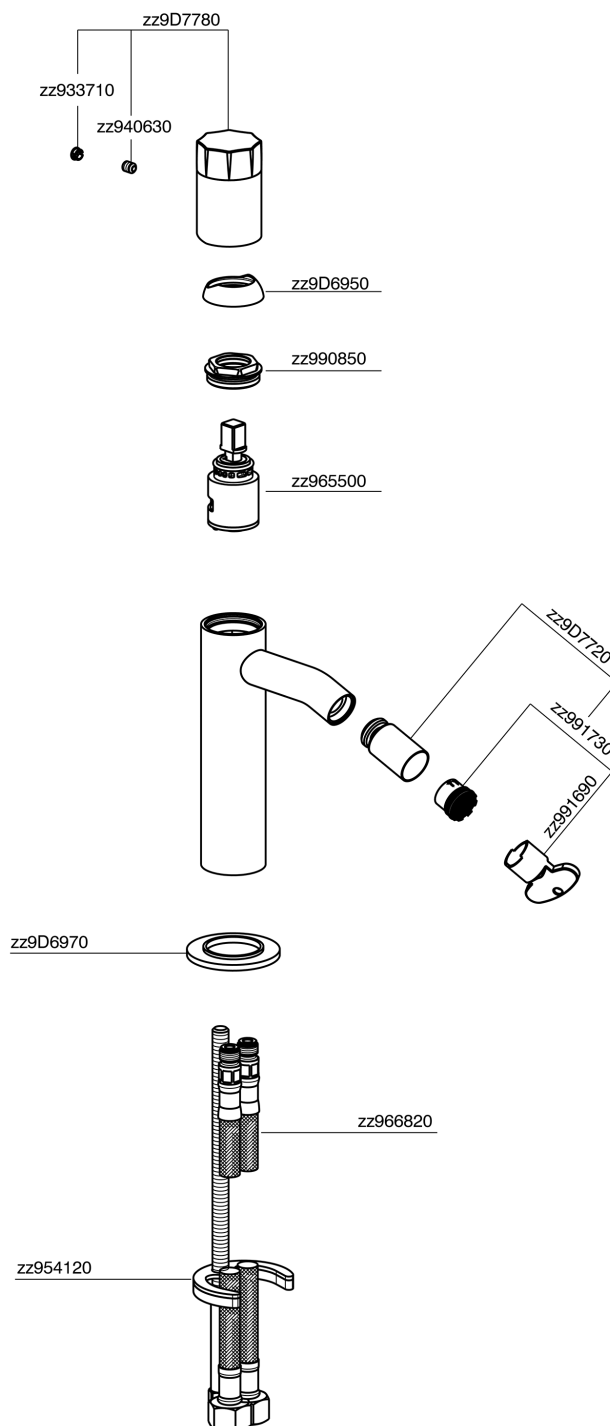

Single lever bidet mixer MARBLE X32_X5000564

MODEL **X5000564**

Single lever bidet mixer, without pop up waste, G.3/8"
Stainless Steel Flexible, with marble lever, Inox AISI
316L

AVAILABLE FINISHINGS

5X 5X Brushed Stainless Steel/Marquina Black Ma

CHARACTERISTICS

Cartridge Spare Parts **ZZ96550000**

25 mm Cartridge

Single lever bidet mixer MARBLE X32_X5000564

X5000564

<https://en.cisal.it/single-lever-bidet-mixer-marble-x32-x5000564>

2026-06-04