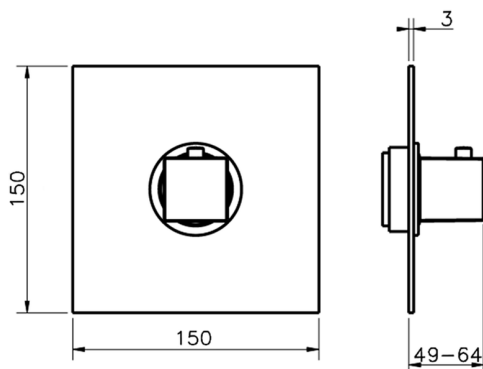

CHARACTERISTICS

Installation **Concealed**
Required concealed parts **ZA007221**

Thermostatic

The Cisal thermostatic is your personal water manager, helping you to handle, control and save water and energy.