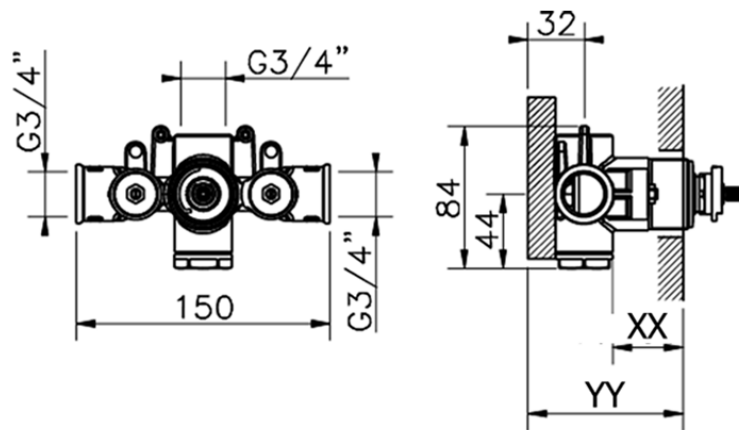

## Exposed part for concealed thermo shower valve WAVE\_WE007200

WE007200

<https://en.cisal.it/exposed-part-for-concealed-thermo-shower-valve-wave-we007200>

Piastra/Plate/Plaque/Platte/Placa

2-3mm: XX 25-40 YY 76-91

10mm: XX 16-31 YY 65-80

ZA007221

<https://en.cisal.it/3-4-concealed-thermostatic-valve-concealed-za007221>

2026-05-15