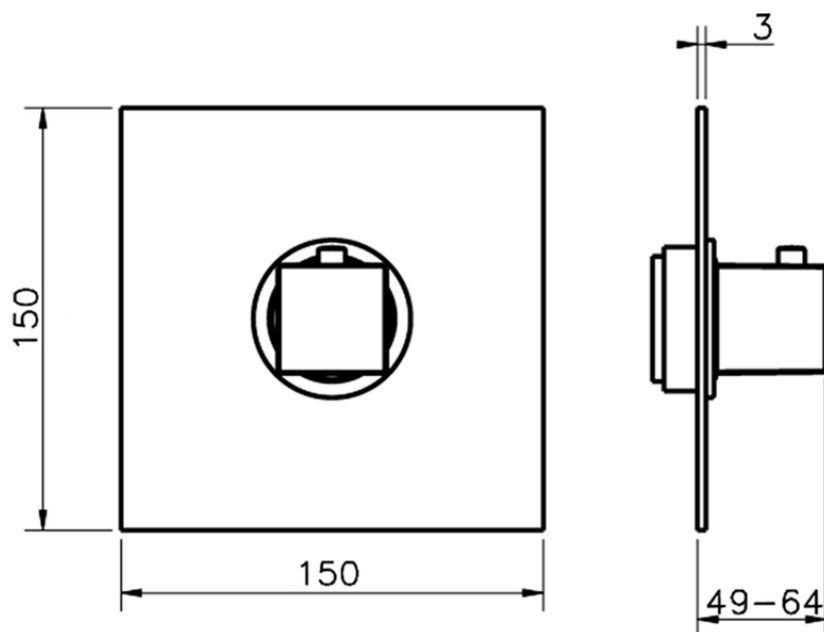

Exposed part for concealed thermo shower valve WAVE_WE007200

WE007200

<https://en.cisal.it/exposed-part-for-concealed-thermo-shower-valve-wave-we007200>

Piastra/Plate/Plaque/Platte/Placa

2-3mm: XX 25-40 YY 76-91

10mm: XX 16-31 YY 65-80