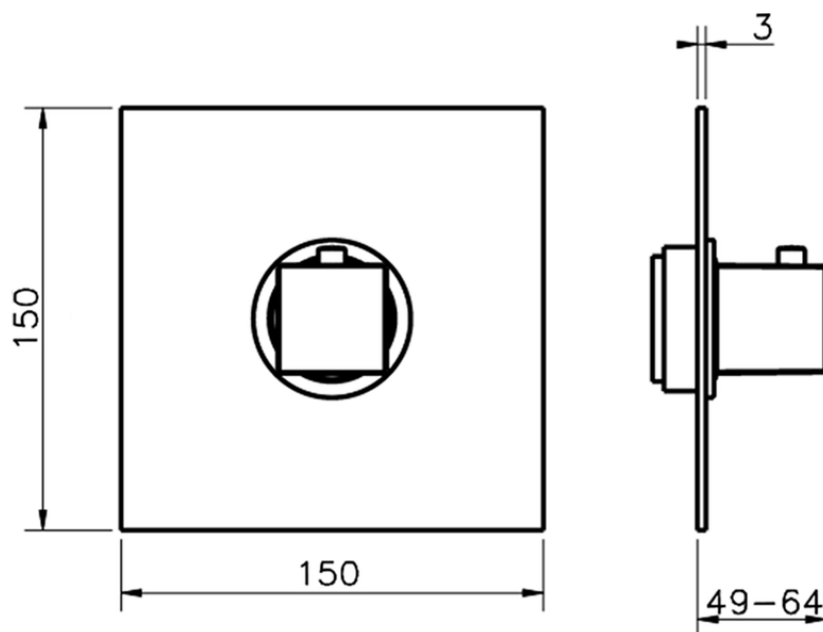

## Exposed part for concealed thermo shower valve WAVE\_WE007200

WE007200

<https://en.cisal.it/exposed-part-for-concealed-thermo-shower-valve-wave-we007200>

Piastra/Plate/Plaque/Platte/Placa

2-3mm: XX 25-40 YY 76-91

10mm: XX 16-31 YY 65-80

ZA007221

<https://en.cisal.it/3-4-concealed-thermostatic-valve-concealed-za007221>

2026-05-15