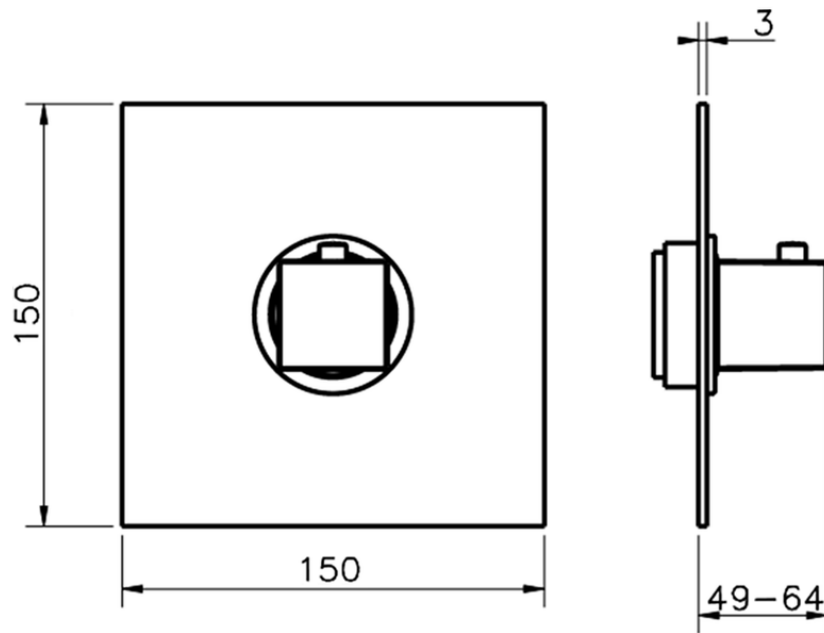

Exposed part for concealed thermo shower valve WAVE_WE007200

WE007200

<https://en.cisal.it/exposed-part-for-concealed-thermo-shower-valve-wave-we007200>

Piastra/Plate/Plaque/Platte/Placa

2-3mm: XX 25-40 YY 76-91

10mm: XX 16-31 YY 65-80

ZA007221

<https://en.cisal.it/3-4-concealed-thermostatic-valve-concealed-za007221>

2026-06-05