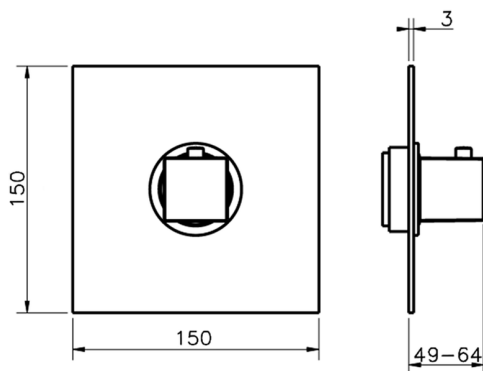

CHARACTERISTICS

Installation **Concealed**
Required concealed parts **ZA007221**

Thermostatic

The Cisal thermostatic is your personal water manager, helping you to handle, control and save water and energy.