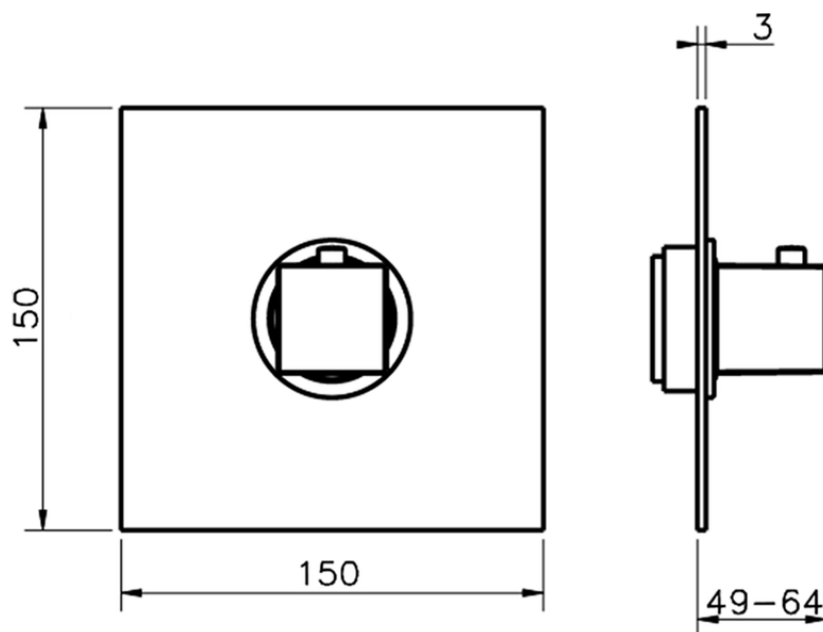

## Exposed part for concealed thermo shower valve WAVE\_WE007200

WE007200

<https://en.cisal.it/exposed-part-for-concealed-thermo-shower-valve-wave-we007200>

## Piastra/Plate/Plaque/Platte/Placa

2-3mm: XX 25-40 YY 76-91

10mm: XX 16-31 YY 65-80

ZA007221

<https://en.cisal.it/3-4-concealed-thermostatic-valve-concealed-za007221>

2026-06-25