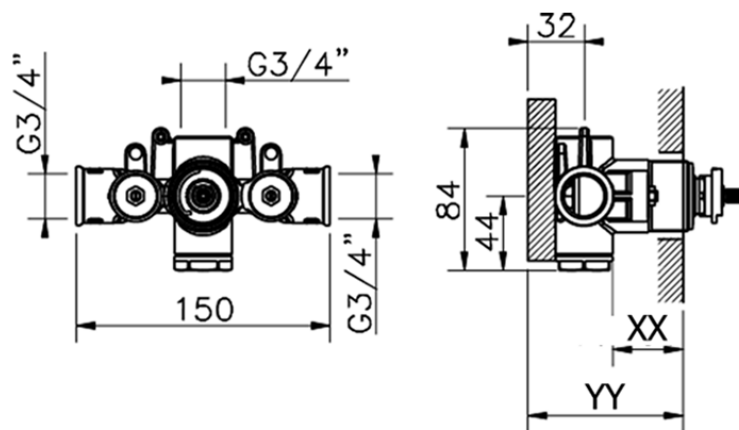

## Exposed part for concealed thermo shower valve WAVE\_WE007200

WE007200

<https://en.cisal.it/exposed-part-for-concealed-thermo-shower-valve-wave-we007200>

## Piastra/Plate/Plaque/Platte/Placa

2-3mm: XX 25-40 YY 76-91

10mm: XX 16-31 YY 65-80

ZA007221

<https://en.cisal.it/3-4-concealed-thermostatic-valve-concealed-za007221>

2026-06-25