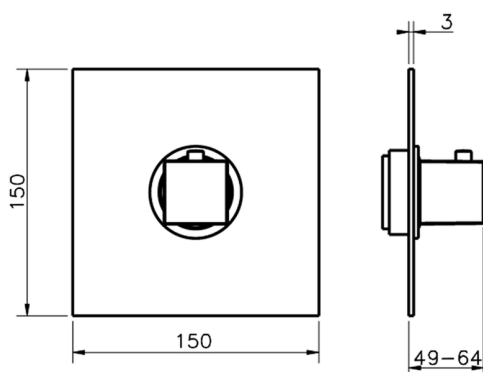

CHARACTERISTICS

Installation **Concealed**
Required concealed parts **ZA007221**

Thermostatic

The Cisal thermostatic is your personal water manager, helping you to handle, control and save water and energy.