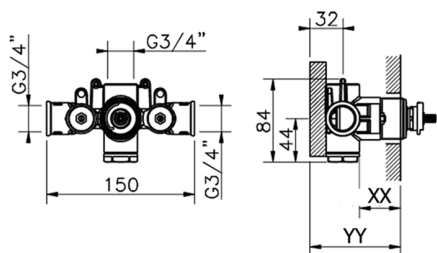

3/4 Concealed thermostatic valve CONCEALED_ZA007221

MODEL **ZA007221**

3/4" Concealed thermostatic valve, without
Stopvalve, without trim kit

AVAILABLE FINISHINGS

CHARACTERISTICS

Concealed **1**
Cartridge Spare Parts **23.51A.HF**
HF Thermostatic Valve

Piastra/Plate/Plaque/Platte/Placa
2-3mm: XX 25-40 YY 76-91
10mm: XX 16-31 YY 65-80

Thermostatic

The Cisal thermostatic is your personal water manager, helping you to handle, control and save water and energy.