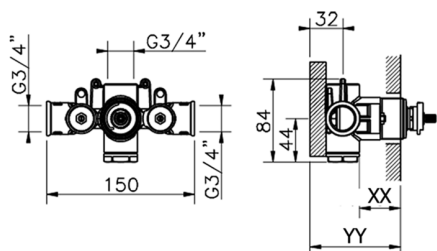

3/4 Concealed thermostatic valve CONCEALED_ZA007221

MODEL **ZA007221**

3/4" Concealed thermostatic valve, without
Stopvalve, without trim kit

AVAILABLE FINISHINGS

CHARACTERISTICS

Concealed **1**
Cartridge Spare Parts **23.51A.HF**
HF Thermostatic Valve

Piastra/Plate/Plaque/Platte/Placa
2-3mm: XX 25-40 YY 76-91
10mm: XX 16-31 YY 65-80

Thermostatic

The Cisal thermostatic is your personal water manager, helping you to handle, control and save water and energy.