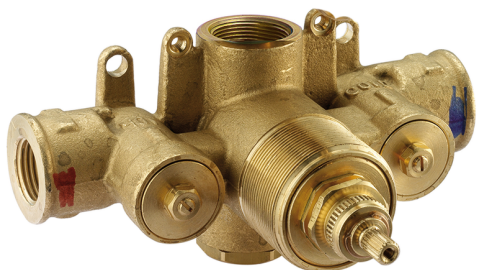

Exposed part for concealed thermo shower valve WAVE_WE007200

MODEL **WE007200**

Exposed part for concealed thermo shower valve, without stop valve, without concealed part, for items ZA007221

AVAILABLE FINISHINGS

-  **21** 21 Chrome
-  **2F** 2F Brushed Nickel
-  **2Q** 2Q Black Titanium

CHARACTERISTICS

Installation **Concealed**
 Required concealed parts **ZA007221**

Thermostatic

The Cisal thermostatic is your personal water manager, helping you to handle, control and save water and energy.

3/4 Concealed thermostatic valve CONCEALED_ZA007221

MODEL **ZA007221**

3/4" Concealed thermostatic valve, without
Stopvalve, without trim kit

AVAILABLE FINISHINGS

CHARACTERISTICS

Concealed **1**
Cartridge Spare Parts **23.51A.HF**
HF Thermostatic Valve

Piastra/Plate/Plaque/Platte/Placa
2-3mm: XX 25-40 YY 76-91
10mm: XX 16-31 YY 65-80

Thermostatic

The Cisal thermostatic is your personal water manager, helping you to handle, control and save water and energy.