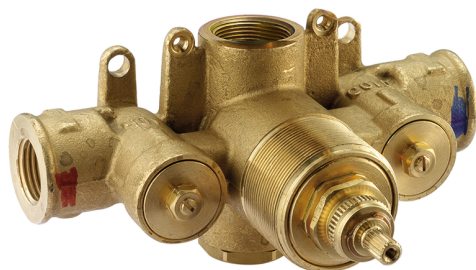

Exposed part for concealed thermo shower valve WAVE_WE007200

MODEL **WE007200**

Exposed part for concealed thermo shower valve, without stop valve, without concealed part, for items ZA007221

AVAILABLE FINISHINGS

-  **21** 21 Chrome
-  **2F** 2F Brushed Nickel
-  **2Q** 2Q Black Titanium

CHARACTERISTICS

Installation **Concealed**
 Required concealed parts **ZA007221**

Thermostatic

The Cisal thermostatic is your personal water manager, helping you to handle, control and save water and energy.

3/4 Concealed thermostatic valve CONCEALED_ZA007221

MODEL **ZA007221**

3/4" Concealed thermostatic valve, without
Stopvalve, without trim kit

AVAILABLE FINISHINGS

CHARACTERISTICS

Concealed **1**
Cartridge Spare Parts **23.51A.HF**
HF Thermostatic Valve

Piastra/Plate/Plaque/Platte/Placa
2-3mm: XX 25-40 YY 76-91
10mm: XX 16-31 YY 65-80

Thermostatic

The Cisal thermostatic is your personal water manager, helping you to handle, control and save water and energy.