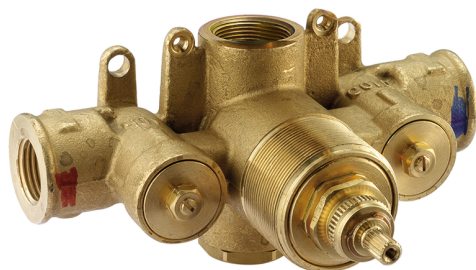

Exposed part for concealed thermo shower valve WAVE_WE007200

MODEL **WE007200**

Exposed part for concealed thermo shower valve, without stop valve, without concealed part, for items ZA007221

AVAILABLE FINISHINGS

-  **21** 21 Chrome
-  **2F** 2F Brushed Nickel
-  **2Q** 2Q Black Titanium

CHARACTERISTICS

Installation **Concealed**
 Required concealed parts **ZA007221**

Thermostatic

The Cisal thermostatic is your personal water manager, helping you to handle, control and save water and energy.

3/4 Concealed thermostatic valve CONCEALED_ZA007221

MODEL **ZA007221**

3/4" Concealed thermostatic valve, without Stopvalve, without trim kit

AVAILABLE FINISHINGS

CHARACTERISTICS

Concealed **1**
 Cartridge Spare Parts **23.51A.HF**
HF Thermostatic Valve

Piastra/Plate/Plaque/Platte/Placa
 2-3mm: XX 25-40 YY 76-91
 10mm: XX 16-31 YY 65-80

Thermostatic

The Cisal thermostatic is your personal water manager, helping you to handle, control and save water and energy.