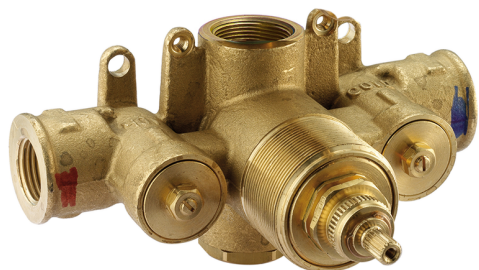

Exposed part for concealed thermo shower valve WAVE_WE007200

MODEL **WE007200**

Exposed part for concealed thermo shower valve, without stop valve, without concealed part, for items ZA007221

AVAILABLE FINISHINGS

-  **21** 21 Chrome
-  **2F** 2F Brushed Nickel
-  **2Q** 2Q Black Titanium

CHARACTERISTICS

Installation **Concealed**
 Required concealed parts **ZA007221**

Thermostatic

The Cisal thermostatic is your personal water manager, helping you to handle, control and save water and energy.

3/4 Concealed thermostatic valve CONCEALED_ZA007221

MODEL **ZA007221**

3/4" Concealed thermostatic valve, without
Stopvalve, without trim kit

AVAILABLE FINISHINGS

CHARACTERISTICS

Concealed **1**
Cartridge Spare Parts **23.51A.HF**
HF Thermostatic Valve

Piastra/Plate/Plaque/Platte/Placa
2-3mm: XX 25-40 YY 76-91
10mm: XX 16-31 YY 65-80

Thermostatic

The Cisal thermostatic is your personal water manager, helping you to handle, control and save water and energy.