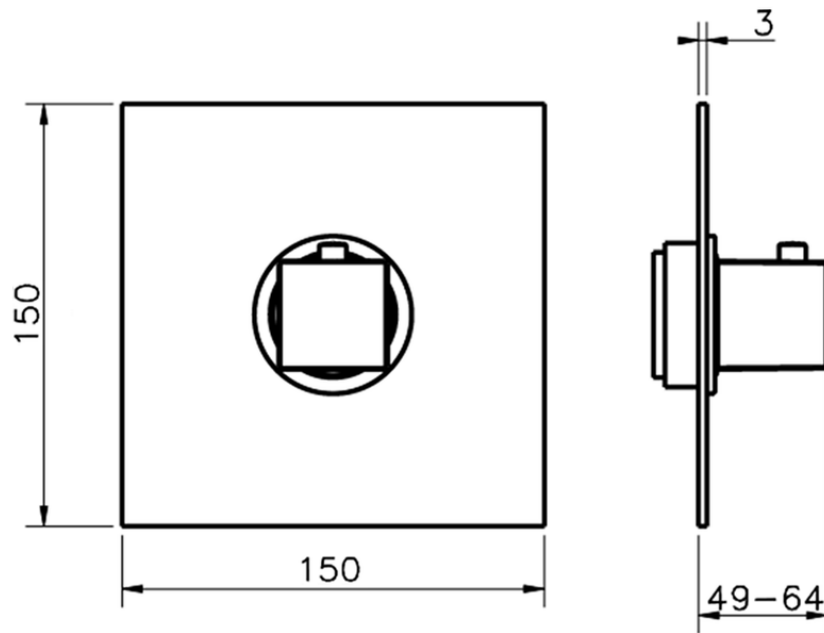

Exposed part for concealed thermo shower valve WAVE_WE007200

WE007200

<https://en.cisal.it/exposed-part-for-concealed-thermo-shower-valve-wave-we007200>

Piastra/Plate/Plaque/Platte/Placa

2-3mm: XX 25-40 YY 76-91

10mm: XX 16-31 YY 65-80