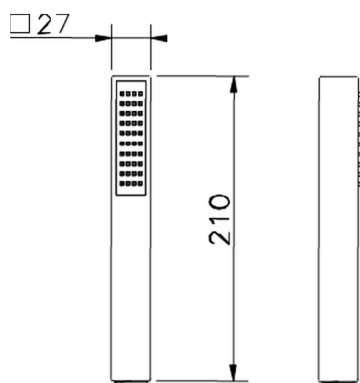

ABS Minimal handshower SHOWER_DS014400

MODEL **DS014400**

ABS Minimal handshower, 27x27 mm one spray

AVAILABLE FINISHINGS

CHARACTERISTICS

2026-06-13