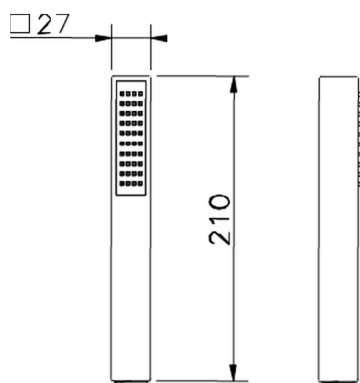

ABS Minimal handshower SHOWER_DS014400

MODEL **DS014400**

ABS Minimal handshower, 27x27 mm one spray

AVAILABLE FINISHINGS

CHARACTERISTICS

2026-04-26