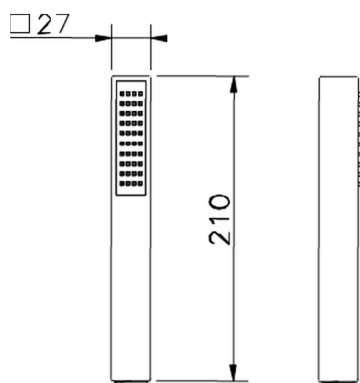

ABS Minimal handshower SHOWER_DS014400

MODEL **DS014400**

ABS Minimal handshower, 27x27 mm one spray

AVAILABLE FINISHINGS

CHARACTERISTICS

2026-04-06