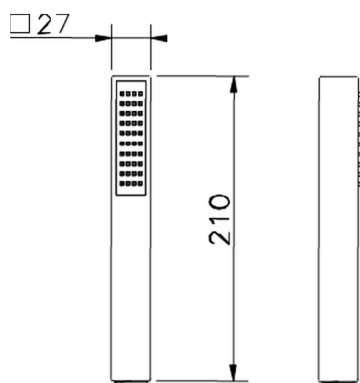

## ABS Minimal handshower SHOWER\_DS014400

MODEL **DS014400**

ABS Minimal handshower, 27x27 mm one spray

AVAILABLE FINISHINGS

CHARACTERISTICS

2026-05-17