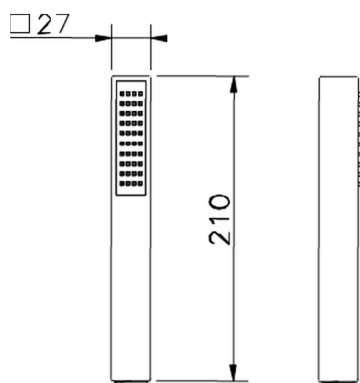

ABS Minimal handshower SHOWER_DS014400

MODEL **DS014400**

ABS Minimal handshower, 27x27 mm one spray

AVAILABLE FINISHINGS

CHARACTERISTICS

2026-07-03