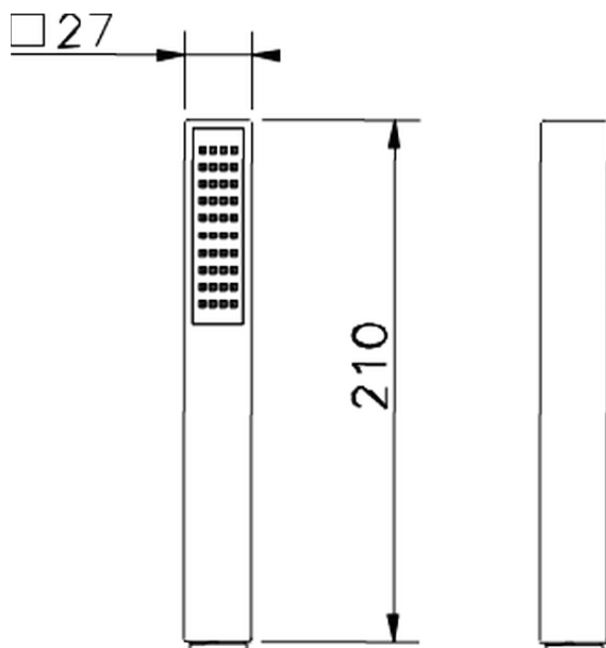

ABS Minimal handshower SHOWER_DS014400

DS014400

<https://en.cisal.it/abs-minimal-handshower-shower-ds014400>

2026-06-10