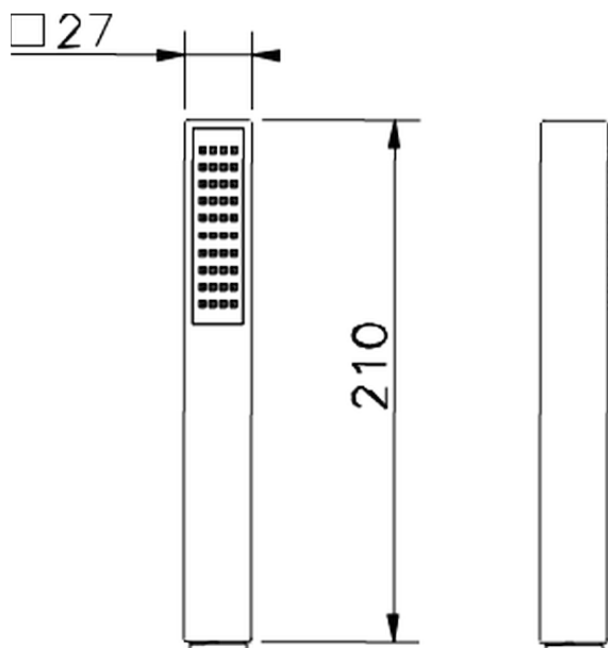

ABS Minimal handshower SHOWER_DS014400

DS014400

<https://en.cisal.it/abs-minimal-handshower-shower-ds014400>

2026-04-26