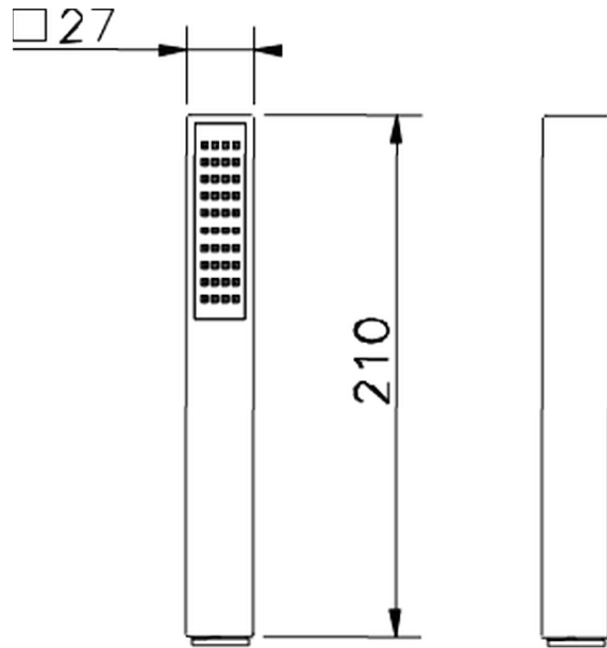

ABS Minimal handshower SHOWER_DS014400

DS014400

<https://en.cisal.it/abs-minimal-handshower-shower-ds014400>

2026-06-14