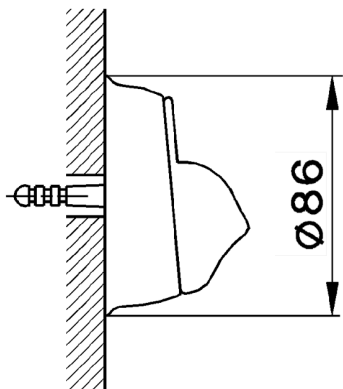

Handshower bracket ARCANA COMPONENTS_AR003620

MODEL **AR003620**

Handshower bracket

AVAILABLE FINISHINGS

-  **21** 21 Chrome
-  **24** 24 Gold
-  **26** 26 Old Copper
-  **27** 27 Old Bronze
-  **2A** 2A Satin Brushed Nickel