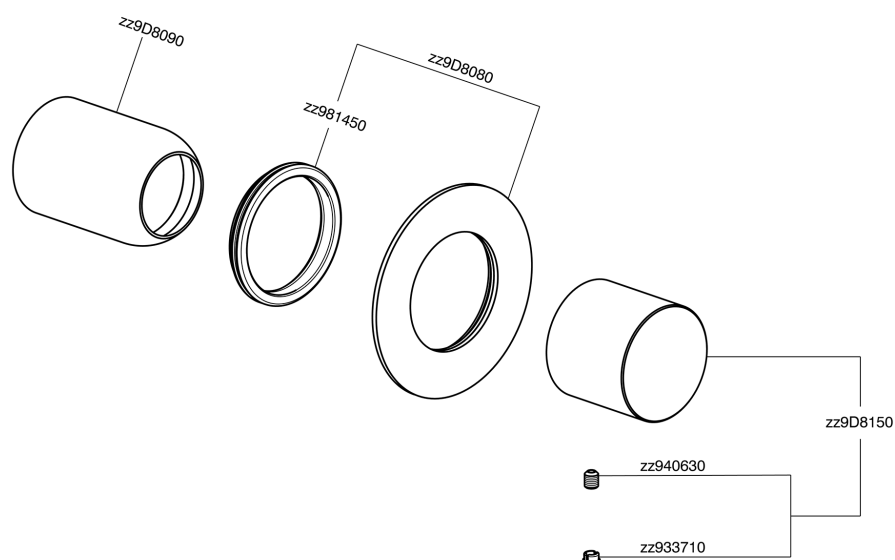

## Exposed part for concealed S.L. shower valve SMOOTH X32\_X3003000

X3003000

<https://en.cisal.it/exposed-part-for-concealed-s-l-shower-valve-smooth-x32-x3003000>

## Concealed single lever shower mixer CONCEALED\_ZA005301

ZA005301

<https://en.cisal.it/concealed-single-lever-shower-mixer-concealed-za005301>

## Concealed single lever shower mixer CONCEALED\_ZA005300

ZA005300

<https://en.cisal.it/concealed-single-lever-shower-mixer-concealed-za005300>

2026-06-09