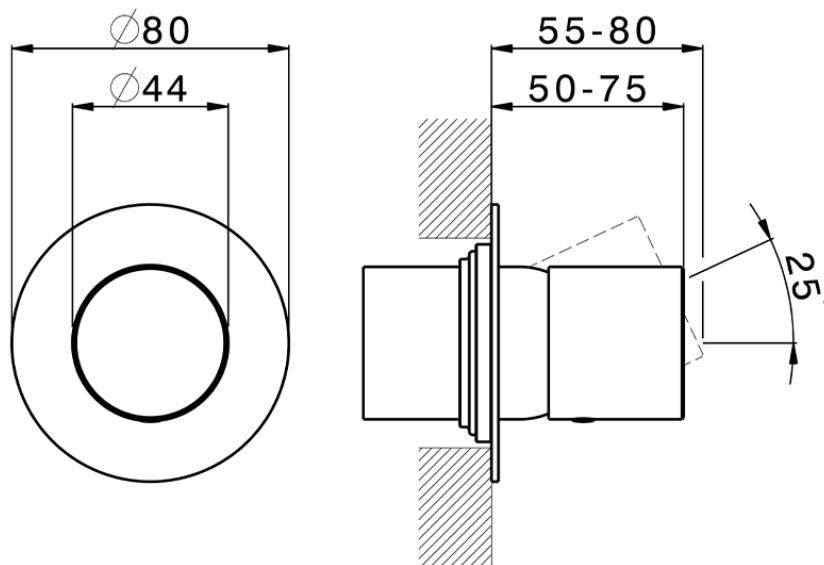

Exposed part for concealed S.L. shower valve SMOOTH X32_X3003000

X3003000

<https://en.cisal.it/exposed-part-for-concealed-s-l-shower-valve-smooth-x32-x3003000>

Piastra/Plate/Plaque/Platte/Placa

2-3mm: XX 27-47 YY 54-74

10mm: XX 16-40 YY 43-68

ZA005301

<https://en.cisal.it/concealed-single-lever-shower-mixer-concealed-za005301>

Piastra/Plate/Plaque/Platte/Placa

2-3mm: XX 27-47 YY 54-74

10mm: XX 16-40 YY 43-68

ZA005300

<https://en.cisal.it/concealed-single-lever-shower-mixer-concealed-za005300>