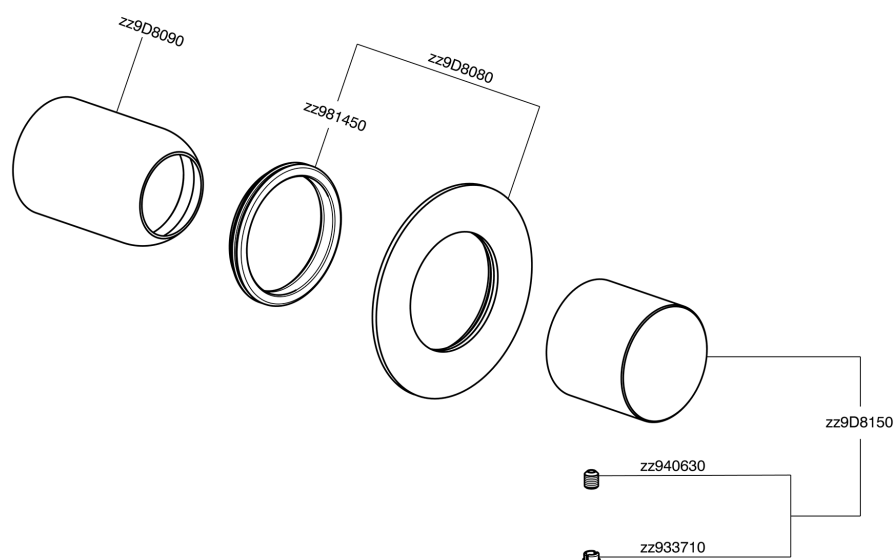

Exposed part for concealed S.L. shower valve SMOOTH X32_X3003000

X3003000

<https://en.cisal.it/exposed-part-for-concealed-s-l-shower-valve-smooth-x32-x3003000>

Concealed single lever shower mixer CONCEALED_ZA005301

ZA005301

<https://en.cisal.it/concealed-single-lever-shower-mixer-concealed-za005301>

Concealed single lever shower mixer CONCEALED_ZA005300

ZA005300

<https://en.cisal.it/concealed-single-lever-shower-mixer-concealed-za005300>