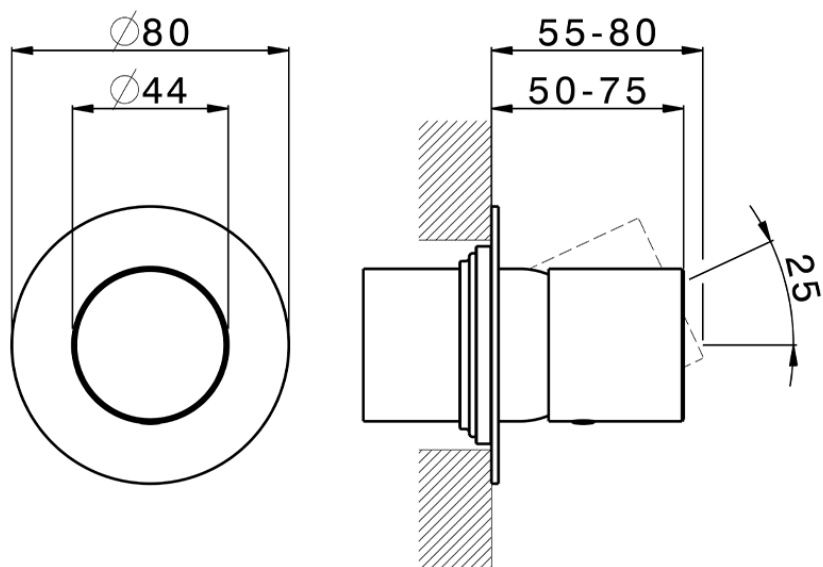

Exposed part for concealed S.L. shower valve SMOOTH X32_X3003000

X3003000

<https://en.cisal.it/exposed-part-for-concealed-s-l-shower-valve-smooth-x32-x3003000>

Piastra/Plate/Plaque/Platte/Placa

2-3mm: XX 27-47 YY 54-74

10mm: XX 16-40 YY 43-68

ZA005301

<https://en.cisal.it/concealed-single-lever-shower-mixer-concealed-za005301>

Piastra/Plate/Plaque/Platte/Placa

2-3mm: XX 27-47 YY 54-74

10mm: XX 16-40 YY 43-68

ZA005300

<https://en.cisal.it/concealed-single-lever-shower-mixer-concealed-za005300>