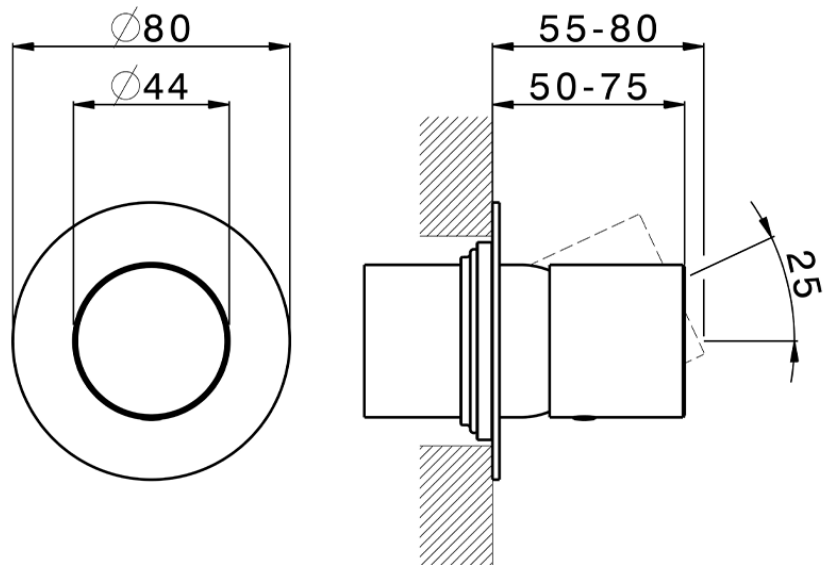

Exposed part for concealed S.L. shower valve SMOOTH X32_X3003000

X3003000

<https://en.cisal.it/exposed-part-for-concealed-s-l-shower-valve-smooth-x32-x3003000>

Piastra/Plate/Plaque/Platte/Placa

2-3mm: XX 27-47 YY 54-74

10mm: XX 16-40 YY 43-68

ZA005301

<https://en.cisal.it/concealed-single-lever-shower-mixer-concealed-za005301>

Piastra/Plate/Plaque/Platte/Placa

2-3mm: XX 27-47 YY 54-74

10mm: XX 16-40 YY 43-68

ZA005300

<https://en.cisal.it/concealed-single-lever-shower-mixer-concealed-za005300>