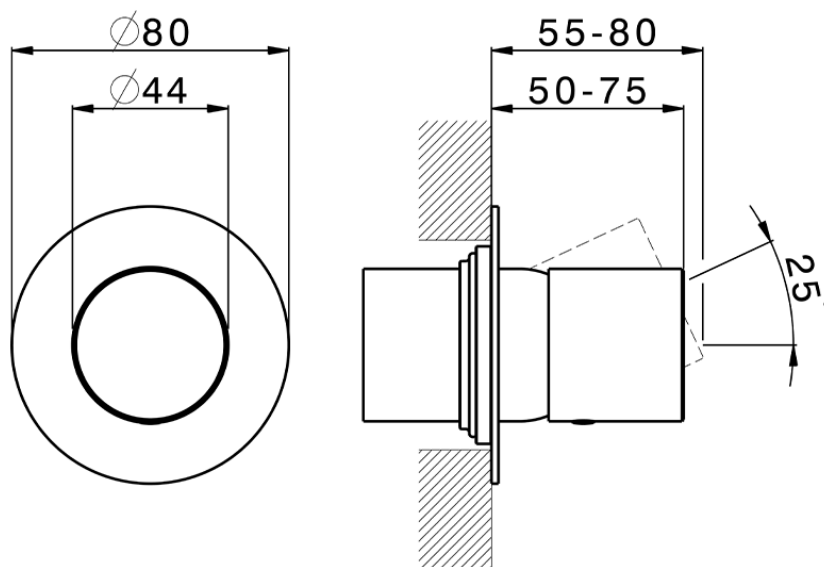

Exposed part for concealed S.L. shower valve SMOOTH X32_X3003000

X3003000

<https://en.cisal.it/exposed-part-for-concealed-s-l-shower-valve-smooth-x32-x3003000>

Piastra/Plate/Plaque/Platte/Placa

2-3mm: XX 27-47 YY 54-74

10mm: XX 16-40 YY 43-68

ZA005301

<https://en.cisal.it/concealed-single-lever-shower-mixer-concealed-za005301>

Piastra/Plate/Plaque/Platte/Placa

2-3mm: XX 27-47 YY 54-74

10mm: XX 16-40 YY 43-68

ZA005300

<https://en.cisal.it/concealed-single-lever-shower-mixer-concealed-za005300>