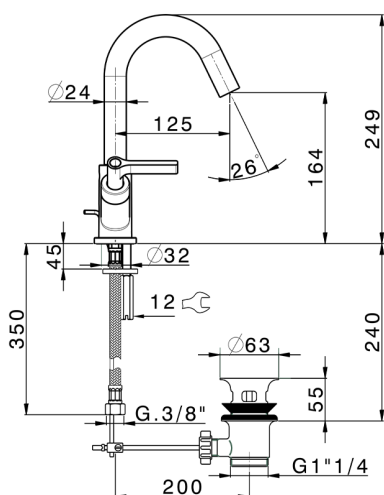

Washbasin mixer GRACE_GL000510

MODEL **GL000510**

Washbasin mixer, with automatic 1"1/4 automatic pop-up waste, G.3/8" stainless steel flexible hoses

AVAILABLE FINISHINGS

-  **21** 21 Chrome
-  **2F** 2F Brushed Nickel
-  **2W** 2W Brushed Gold
-  **5H** 5H Dark Brass Brushed
-  **5L** 5L Brushed Black Titanium
-  **6T** 6T Chrome/Matt Black