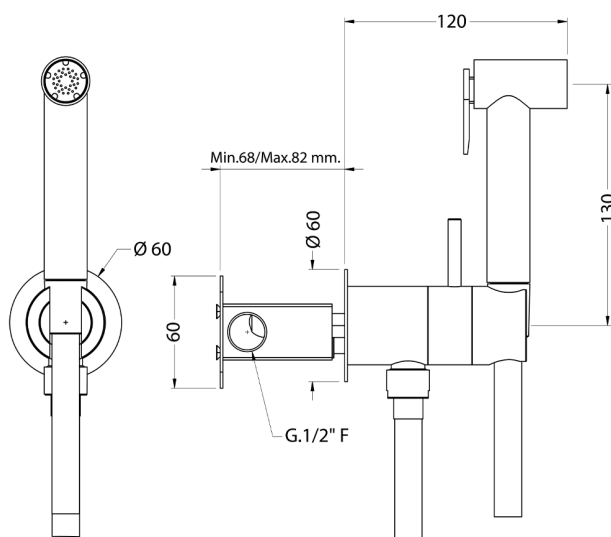

Bidet handshower set HYGENIC SHOWERS_CY007945

MODEL **CY007945**

Bidet handshower set, round wall bracket, gradual mixing of hot & cold water, with concealed part, Brass
Bidet handshower - 120 cm PVC flexible hose

AVAILABLE FINISHINGS

CHARACTERISTICS

Bidet handshower

Hygienic Spray

Multi-jets hygienic hand shower, for personal hygiene care.

Mixed Water

The Cisal Mixed Water system enables the gradual mixing of hot and cold water.