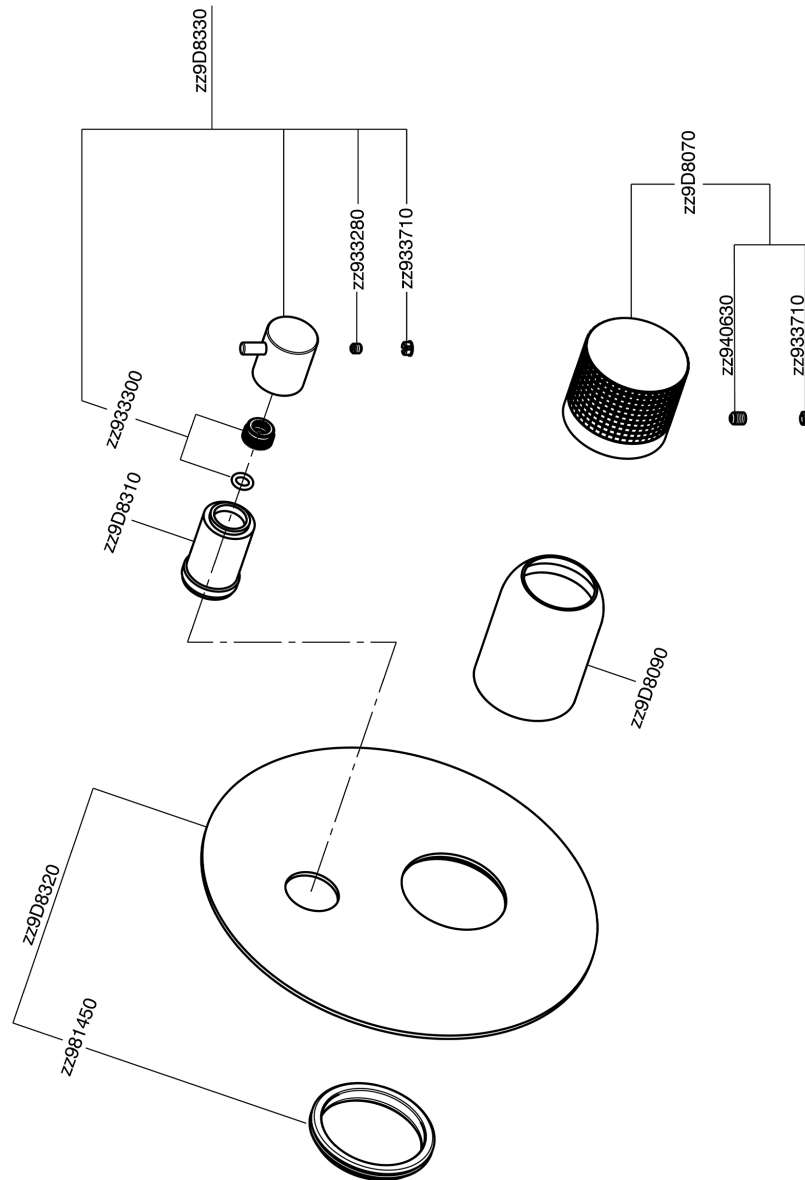

Exposed part for concealed S.L.bath-shower valve NUANCE X32_X1002300

X1002300

<https://en.cisal.it/exposed-part-for-concealed-s-l-bath-shower-valve-nuance-x32x1002300>

2024-09-19