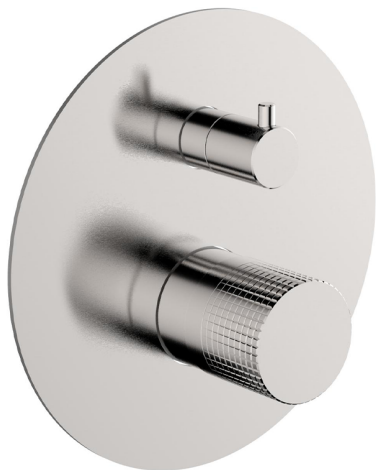

Exposed part for concealed S.L.bath-shower valve NUANCE X32_X1002300

MODEL **X1002300**

Exposed part for concealed S.L.bath-shower valve, 2-Way rotating diverter, without concealed part, for items Easy-Box ZA000230, Inox AISI 316L

AVAILABLE FINISHINGS

-  **5H** 5H Dark Brass Brushed
-  **5L** 5L Brushed Black Titanium
-  **5N** 5N Brushed Rose Gold
-  **D1** D1 Brushed Inox

CHARACTERISTICS

Installation **Concealed**
 Required concealed parts **ZA000230**

Exposed part for concealed S.L.bath-shower valve NUANCE X32_X1002300

X1002300

<https://en.cisal.it/exposed-part-for-concealed-s-l-bath-shower-valve-nuance-x32x1002300>

2024-09-16