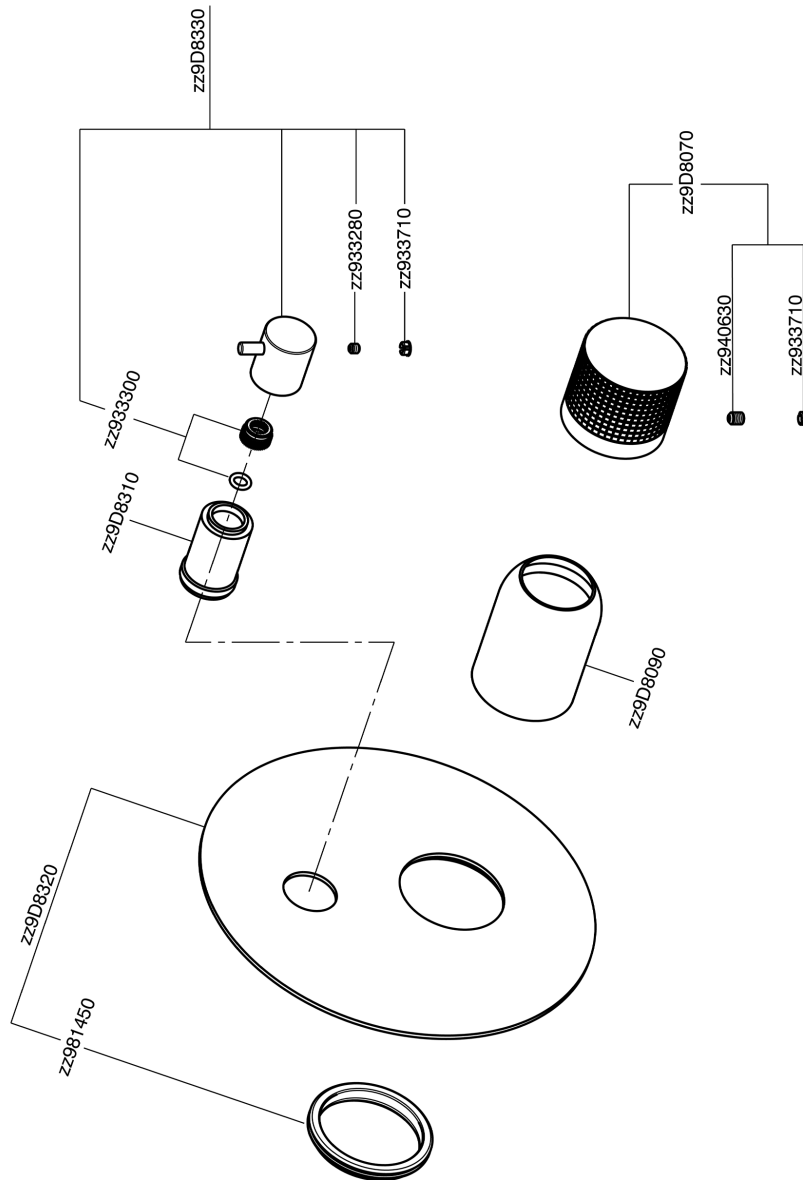

Exposed part for concealed S.L.bath-shower valve NUANCE X32_X1002300

MODEL **X1002300**

Exposed part for concealed S.L.bath-shower valve, 2-Way rotating diverter, without concealed part, for items Easy-Box ZA000230, Inox AISI 316L

AVAILABLE FINISHINGS

-  **5H** 5H Dark Brass Brushed
-  **5L** 5L Brushed Black Titanium
-  **5N** 5N Brushed Rose Gold
-  **D1** D1 Brushed Inox

CHARACTERISTICS

Installation **Concealed**
 Required concealed parts **ZA000230**

Exposed part for concealed S.L.bath-shower valve NUANCE X32_X1002300

X1002300

<https://en.cisal.it/exposed-part-for-concealed-s-l-bath-shower-valve-nuance-x32x1002300>

2024-09-16