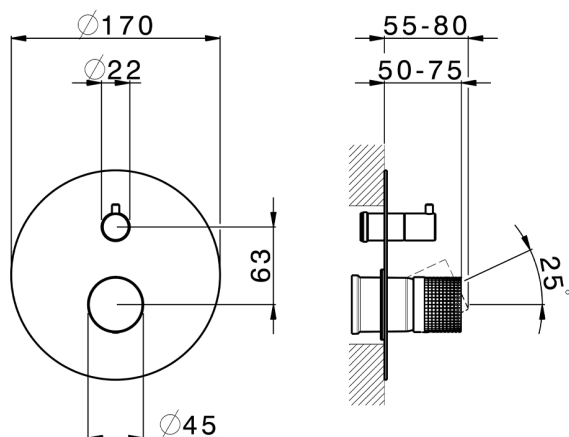

Exposed part for concealed S.L.bath-shower valve NUANCE X32_X1002300

MODEL **X1002300**

Exposed part for concealed S.L.bath-shower valve, 2-Way rotating diverter, without concealed part, for items Easy-Box ZA000230, Inox AISI 316L

AVAILABLE FINISHINGS

-  **5H** 5H Dark Brass Brushed
-  **5L** 5L Brushed Black Titanium
-  **5N** 5N Brushed Rose Gold
-  **D1** D1 Brushed Inox

CHARACTERISTICS

Installation **Concealed**
 Required concealed parts **ZA000230**

Exposed part for concealed S.L.bath-shower valve NUANCE X32_X1002300

X1002300

<https://en.cisal.it/exposed-part-for-concealed-s-l-bath-shower-valve-nuance-x32x1002300>

2024-09-16