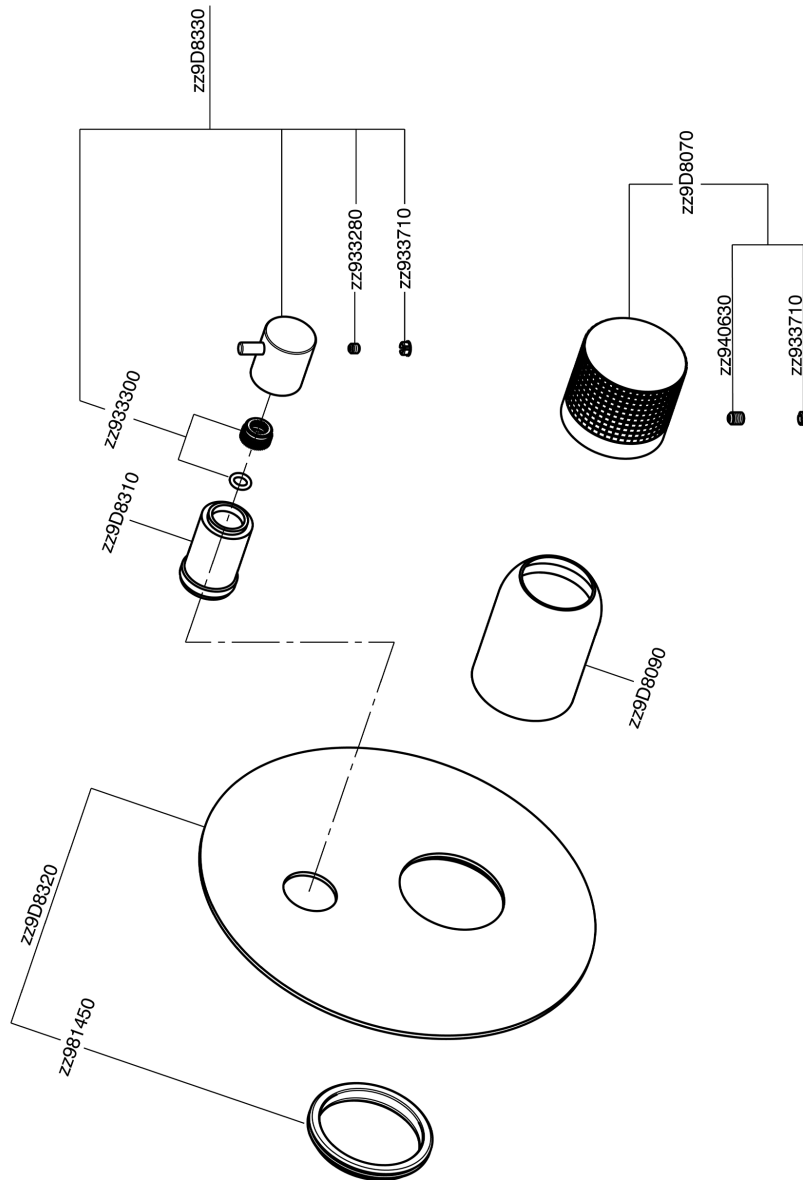

Exposed part for concealed S.L.bath-shower valve NUANCE X32_X1002300

X1002300

<https://en.cisal.it/exposed-part-for-concealed-s-l-bath-shower-valve-nuance-x32x1002300>

2024-09-16