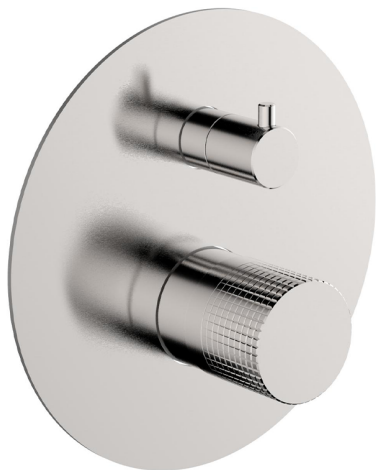

Exposed part for concealed S.L.bath-shower valve NUANCE X32_X1002300

MODEL **X1002300**

Exposed part for concealed S.L.bath-shower valve, 2-Way rotating diverter, without concealed part, for items Easy-Box ZA000230, Inox AISI 316L

AVAILABLE FINISHINGS

-  **5H** 5H Dark Brass Brushed
-  **5L** 5L Brushed Black Titanium
-  **5N** 5N Brushed Rose Gold
-  **D1** D1 Brushed Inox

CHARACTERISTICS

Installation **Concealed**
 Required concealed parts **ZA000230**

Exposed part for concealed S.L.bath-shower valve NUANCE X32_X1002300

X1002300

<https://en.cisal.it/exposed-part-for-concealed-s-l-bath-shower-valve-nuance-x32x1002300>

2024-09-19