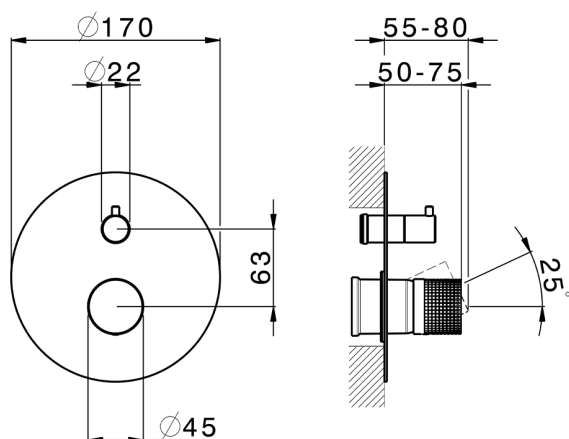

Exposed part for concealed S.L.bath-shower valve NUANCE X32_X1002300

MODEL **X1002300**

Exposed part for concealed S.L.bath-shower valve, 2-Way rotating diverter, without concealed part, for items Easy-Box ZA000230, Inox AISI 316L

AVAILABLE FINISHINGS

-  **5H** 5H Dark Brass Brushed
-  **5L** 5L Brushed Black Titanium
-  **5N** 5N Brushed Rose Gold
-  **D1** D1 Brushed Inox

CHARACTERISTICS

Installation **Concealed**
 Required concealed parts **ZA000230**

Exposed part for concealed S.L.bath-shower valve NUANCE X32_X1002300

X1002300

<https://en.cisal.it/exposed-part-for-concealed-s-l-bath-shower-valve-nuance-x32x1002300>

2024-09-19