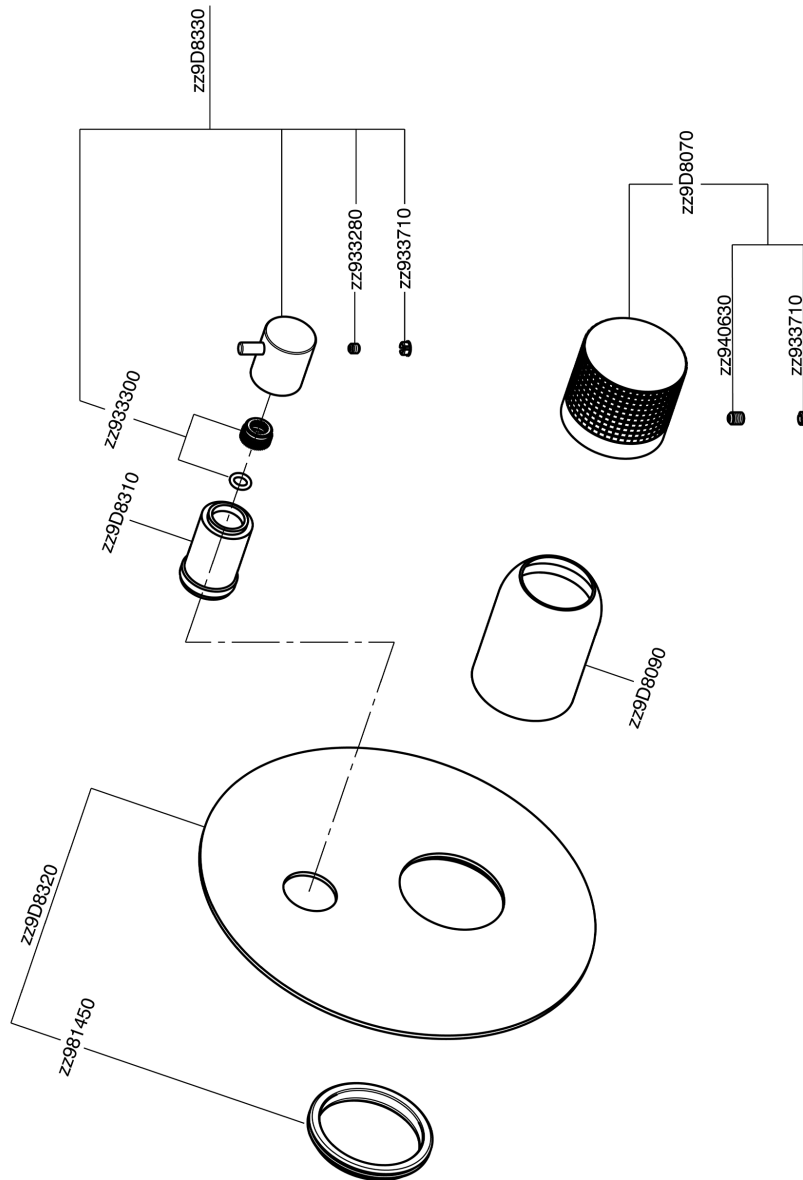

Exposed part for concealed S.L.bath-shower valve NUANCE X32_X1002300

MODEL **X1002300**

Exposed part for concealed S.L.bath-shower valve, 2-Way rotating diverter, without concealed part, for items Easy-Box ZA000230, Inox AISI 316L

AVAILABLE FINISHINGS

-  **5H** 5H Dark Brass Brushed
-  **5L** 5L Brushed Black Titanium
-  **5N** 5N Brushed Rose Gold
-  **D1** D1 Brushed Inox

CHARACTERISTICS

Installation **Concealed**
 Required concealed parts **ZA000230**

Exposed part for concealed S.L.bath-shower valve NUANCE X32_X1002300

X1002300

<https://en.cisal.it/exposed-part-for-concealed-s-l-bath-shower-valve-nuance-x32x1002300>

2024-09-19