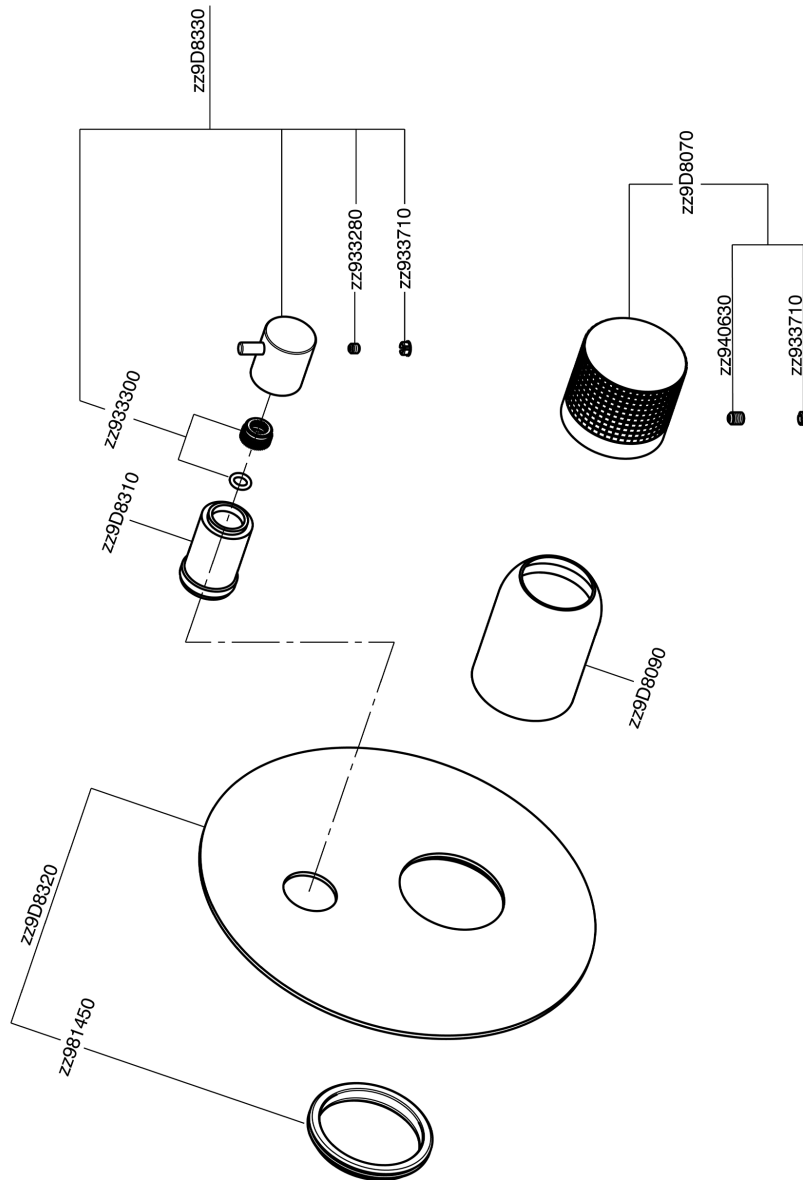

Exposed part for concealed S.L.bath-shower valve NUANCE X32_X1002300

X1002300

<https://en.cisal.it/exposed-part-for-concealed-s-l-bath-shower-valve-nuance-x32x1002300>

2024-09-19