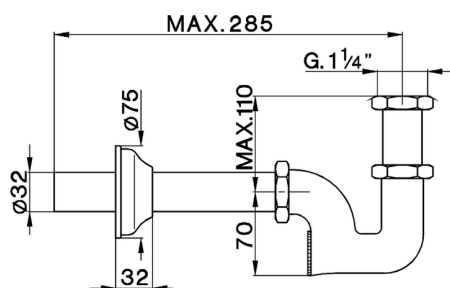

Siphon for wash basin COMPONENTS_ZA004090

MODEL **ZA004090**

Siphon for wash basin, for 1"1/4 wash basin

AVAILABLE FINISHINGS

-  **21** 21 Chrome
-  **24** 24 Gold
-  **26** 26 Old Copper
-  **27** 27 Old Bronze
-  **2A** 2A Satin Brushed Nickel