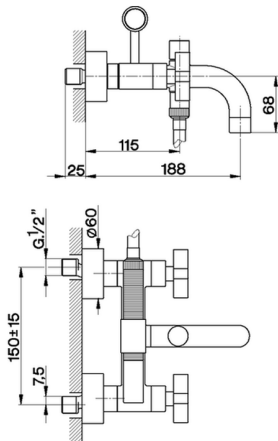

CHARACTERISTICS